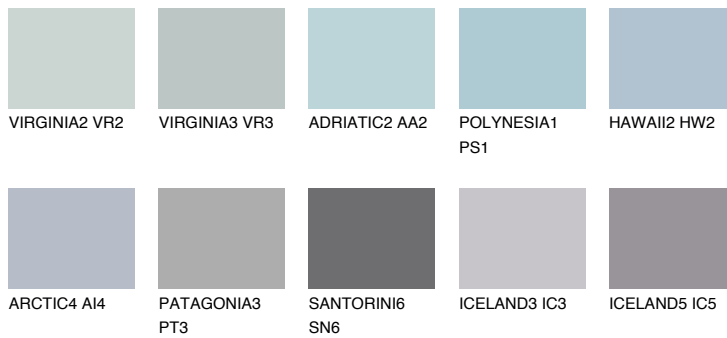

COLOUR DETAILS

BERMUDAS3 BM3

41% TSR 42%

Matching colours

COLOURS

INTENSE

For more information on plasters and paints, go to www.ceresit.ee

*The presented colours refer to plasters and paints offered by Ceresit. Due to the use of digital techniques, the presented colours might not represent the original ones, thus they cannot be considered as a reliable colour presentation. We recommend checking the authentic colour samples.