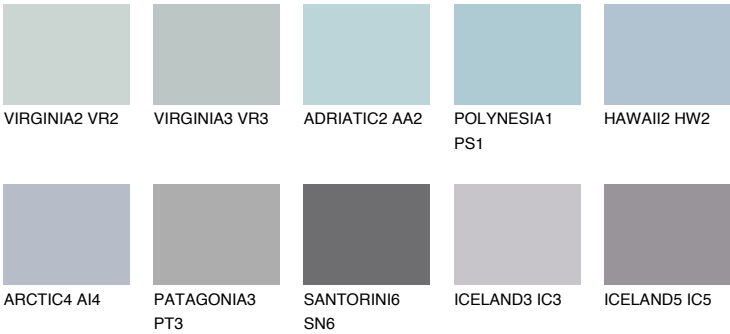

BERMUDAS3 BM3

☀️ 41% **TSR** 42%

Matching colours

COLOURS

INTENSE

For more information on plasters and paints, go to www.ceresit.ee

*The presented colours refer to plasters and paints offered by Ceresit. Due to the use of digital techniques, the presented colours might not represent the original ones, thus they cannot be considered as a reliable colour presentation. We recommend checking the authentic colour samples.