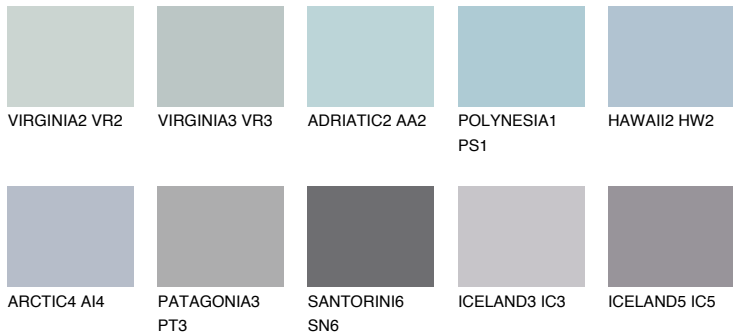

COLOUR DETAILS

BERMUDAS3 BM3

☀ 41%   **TSR** 42%

Matching colours

COLOURS

INTENSE

For more information on plasters and paints, go to www.ceresit.ee

*The presented colours refer to plasters and paints offered by Ceresit. Due to the use of digital techniques, the presented colours might not represent the original ones, thus they cannot be considered as a reliable colour presentation. We recommend checking the authentic colour samples.