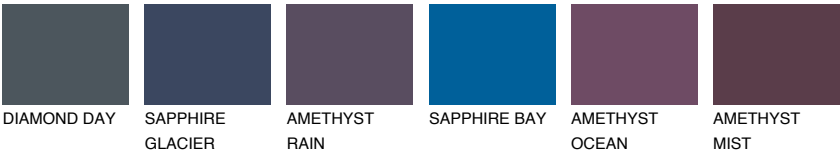

BERMUDAS4 BM4

☀️ 28%   **TSR** 27%

Matching colours

COLOURS

INTENSE

For more information on plasters and paints, go to www.ceresit.ee

*The presented colours refer to plasters and paints offered by Ceresit. Due to the use of digital techniques, the presented colours might not represent the original ones, thus they cannot be considered as a reliable colour presentation. We recommend checking the authentic colour samples.