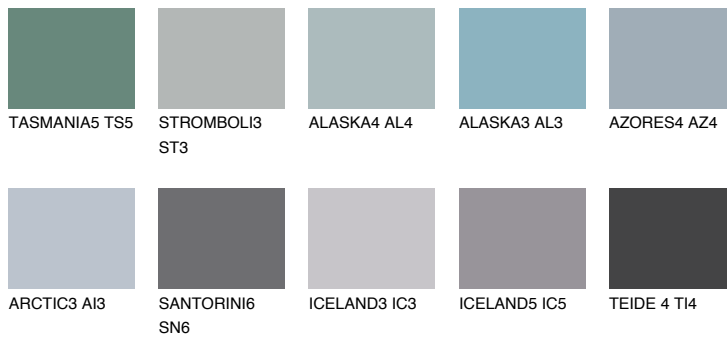

BERMUDAS4 BM4

28% **TSR** 27%

Matching colours

COLOURS

INTENSE

For more information on plasters and paints, go to www.ceresit.ee

*The presented colours refer to plasters and paints offered by Ceresit. Due to the use of digital techniques, the presented colours might not represent the original ones, thus they cannot be considered as a reliable colour presentation. We recommend checking the authentic colour samples.