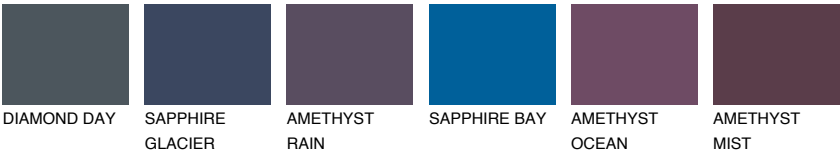

BERMUDAS4 BM4

☀️ 28% **TSR** 27%

Matching colours

COLOURS

INTENSE

For more information on plasters and paints, go to www.ceresit.ee

*The presented colours refer to plasters and paints offered by Ceresit. Due to the use of digital techniques, the presented colours might not represent the original ones, thus they cannot be considered as a reliable colour presentation. We recommend checking the authentic colour samples.