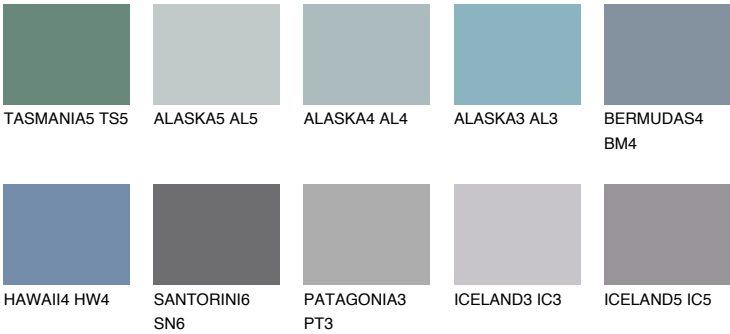

BERMUDAS5 BM5

☀️ 21% **TSR** 23%

Matching colours

COLOURS

INTENSE

For more information on plasters and paints, go to www.ceresit.ee

*The presented colours refer to plasters and paints offered by Ceresit. Due to the use of digital techniques, the presented colours might not represent the original ones, thus they cannot be considered as a reliable colour presentation. We recommend checking the authentic colour samples.