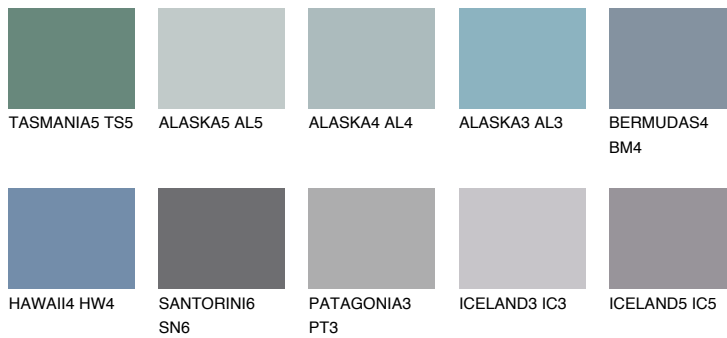

BERMUDAS5 BM5

21% **TSR** 23%

Matching colours

COLOURS

INTENSE

For more information on plasters and paints, go to www.ceresit.ee

*The presented colours refer to plasters and paints offered by Ceresit. Due to the use of digital techniques, the presented colours might not represent the original ones, thus they cannot be considered as a reliable colour presentation. We recommend checking the authentic colour samples.