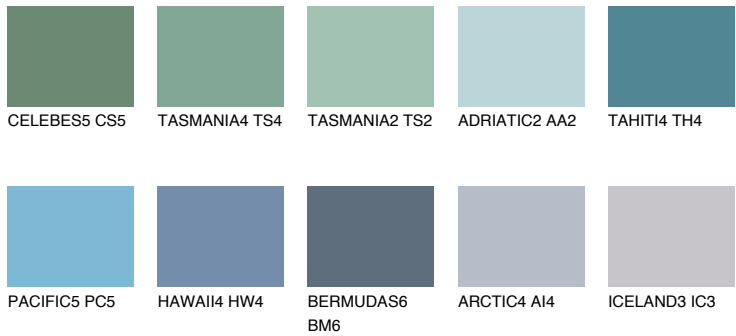

# COLOUR DETAILS

## ADRIATIC6 AA6

38% TSR 50%

### Matching colours

#### COLOURS