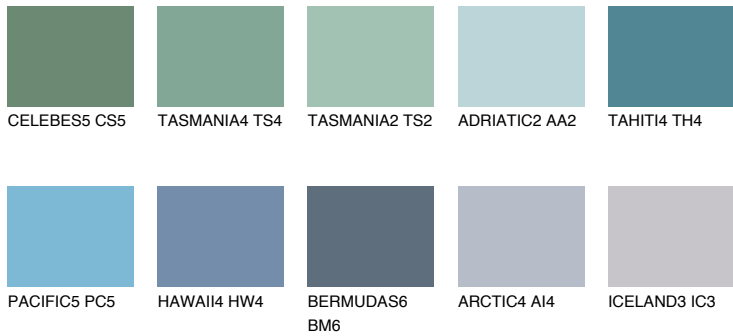

COLOUR DETAILS

ADRIATIC6 AA6

38% TSR 50%

Matching colours

COLOURS

INTENSE

For more information on plasters and paints, go to www.ceresit.ee

*The presented colours refer to plasters and paints offered by Ceresit. Due to the use of digital techniques, the presented colours might not represent the original ones, thus they cannot be considered as a reliable colour presentation. We recommend checking the authentic colour samples.