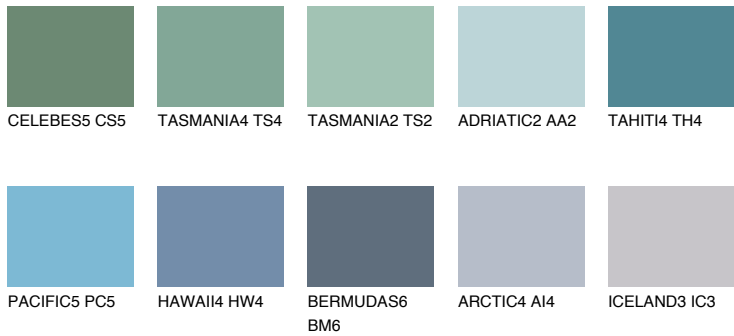

# COLOUR DETAILS

## ADRIATIC6 AA6

38% TSR 50%

### Matching colours

#### COLOURS