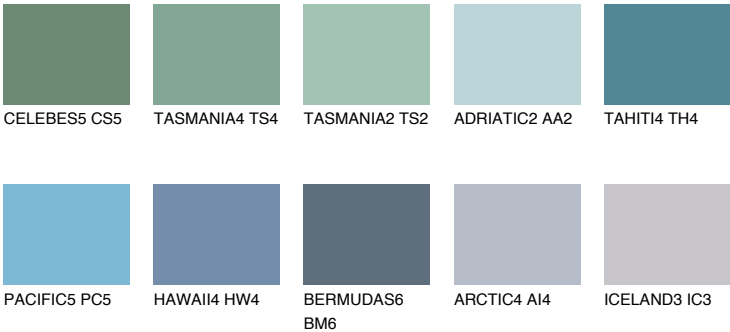

ADRIATIC6 AA6

38% TSR 50%

Matching colours

COLOURS

INTENSE

For more information on plasters and paints, go to www.ceresit.ee

*The presented colours refer to plasters and paints offered by Ceresit. Due to the use of digital techniques, the presented colours might not represent the original ones, thus they cannot be considered as a reliable colour presentation. We recommend checking the authentic colour samples.