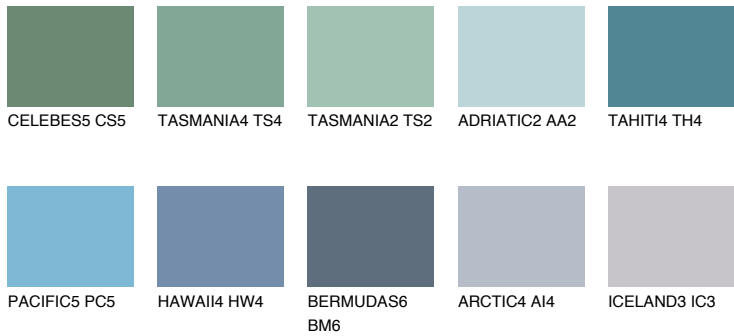

COLOUR DETAILS

ADRIATIC6 AA6

38% TSR 50%

Matching colours

COLOURS

INTENSE

For more information on plasters and paints, go to www.ceresit.ee

*The presented colours refer to plasters and paints offered by Ceresit. Due to the use of digital techniques, the presented colours might not represent the original ones, thus they cannot be considered as a reliable colour presentation. We recommend checking the authentic colour samples.