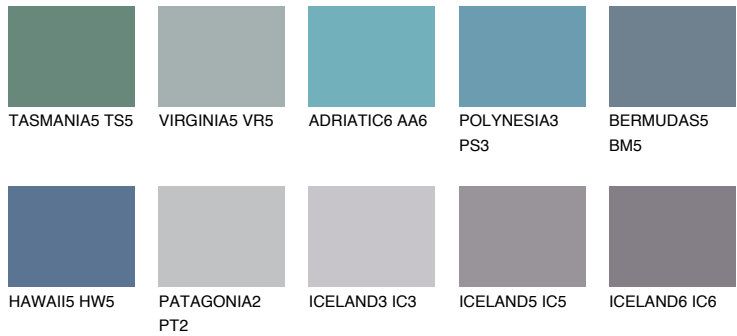

COLOUR DETAILS

BERMUDAS6 BM6

15% **TSR** 15%

Matching colours

COLOURS

INTENSE

For more information on plasters and paints, go to www.ceresit.ee

*The presented colours refer to plasters and paints offered by Ceresit. Due to the use of digital techniques, the presented colours might not represent the original ones, thus they cannot be considered as a reliable colour presentation. We recommend checking the authentic colour samples.