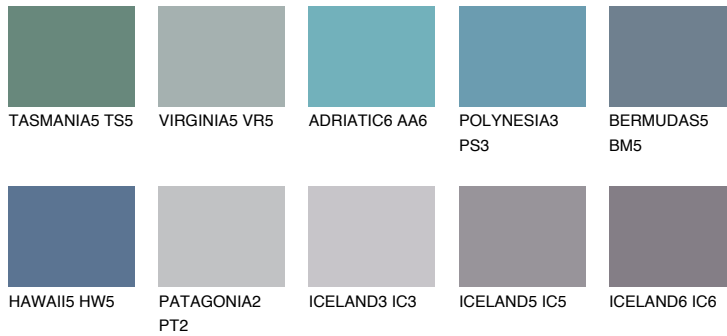

COLOUR DETAILS

BERMUDAS6 BM6

15% **TSR** 15%

Matching colours

COLOURS

INTENSE

For more information on plasters and paints, go to www.ceresit.ee

*The presented colours refer to plasters and paints offered by Ceresit. Due to the use of digital techniques, the presented colours might not represent the original ones, thus they cannot be considered as a reliable colour presentation. We recommend checking the authentic colour samples.