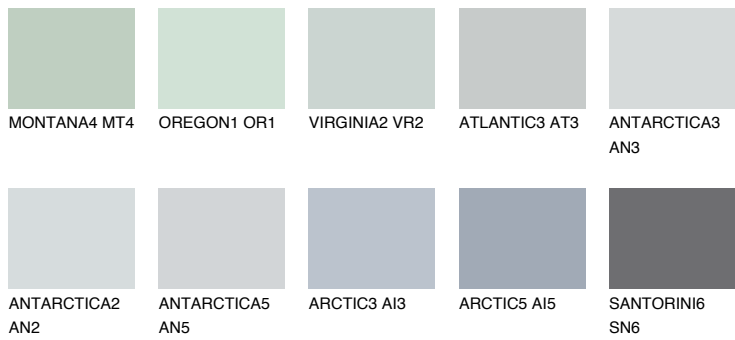

# COLOUR DETAILS

## ARCTIC1 AI1

64% **TSR** 61%

### Matching colours

#### COLOURS