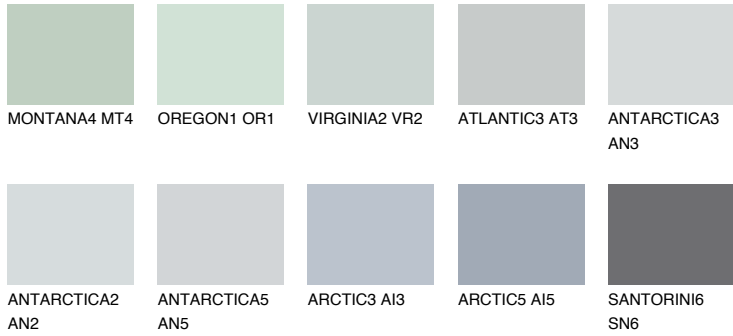

# COLOUR DETAILS

## ARCTIC1 AI1

64% **TSR** 61%

### Matching colours

#### COLOURS