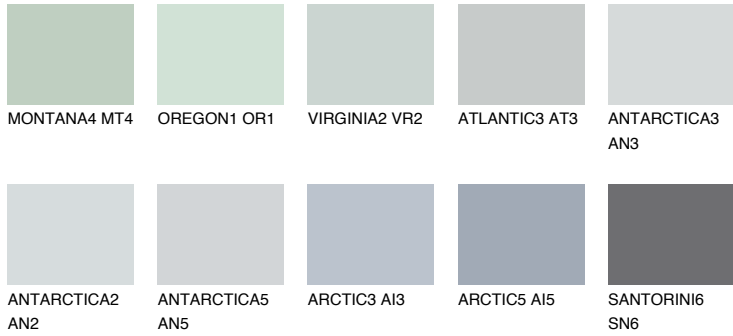

COLOUR DETAILS

ARCTIC1 AI1

64% **TSR** 61%

Matching colours

COLOURS

INTENSE

For more information on plasters and paints, go to www.ceresit.ee

*The presented colours refer to plasters and paints offered by Ceresit. Due to the use of digital techniques, the presented colours might not represent the original ones, thus they cannot be considered as a reliable colour presentation. We recommend checking the authentic colour samples.