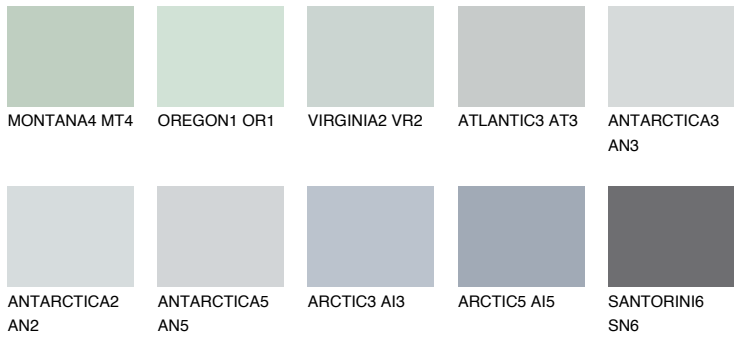

COLOUR DETAILS

ARCTIC1 AI1

64% **TSR** 61%

Matching colours

COLOURS

INTENSE

For more information on plasters and paints, go to www.ceresit.ee

*The presented colours refer to plasters and paints offered by Ceresit. Due to the use of digital techniques, the presented colours might not represent the original ones, thus they cannot be considered as a reliable colour presentation. We recommend checking the authentic colour samples.