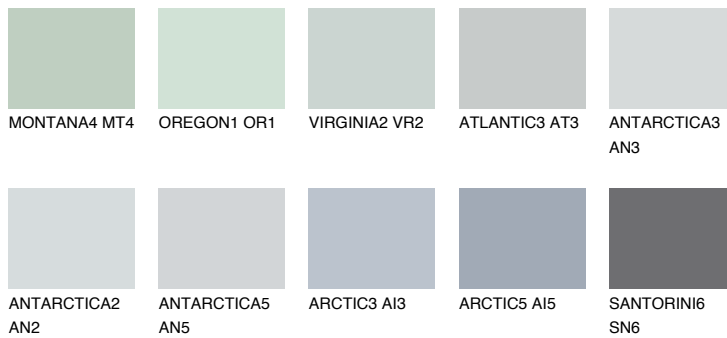

COLOUR DETAILS

ARCTIC1 AI1

64% **TSR** 61%

Matching colours

COLOURS

INTENSE

For more information on plasters and paints, go to www.ceresit.ee

*The presented colours refer to plasters and paints offered by Ceresit. Due to the use of digital techniques, the presented colours might not represent the original ones, thus they cannot be considered as a reliable colour presentation. We recommend checking the authentic colour samples.