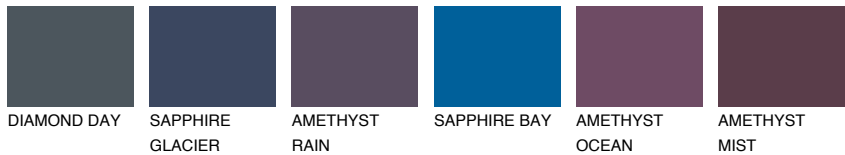

COLOUR DETAILS

ARCTIC1 AI1

64% **TSR** 61%

Matching colours

COLOURS

INTENSE

For more information on plasters and paints, go to www.ceresit.ee

*The presented colours refer to plasters and paints offered by Ceresit. Due to the use of digital techniques, the presented colours might not represent the original ones, thus they cannot be considered as a reliable colour presentation. We recommend checking the authentic colour samples.