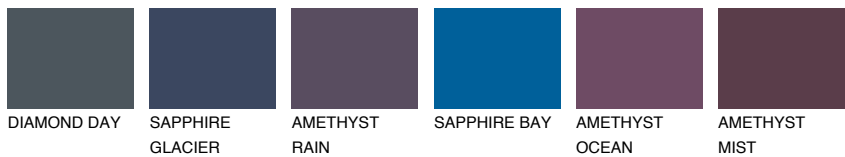

COLOUR DETAILS

ARCTIC1 AI1

64% **TSR** 61%

Matching colours

COLOURS

INTENSE

For more information on plasters and paints, go to www.ceresit.ee

*The presented colours refer to plasters and paints offered by Ceresit. Due to the use of digital techniques, the presented colours might not represent the original ones, thus they cannot be considered as a reliable colour presentation. We recommend checking the authentic colour samples.