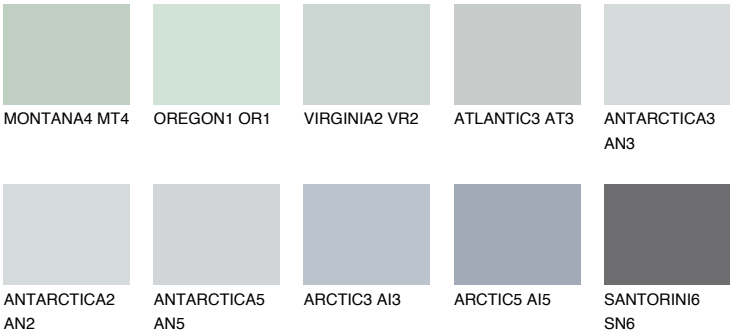

COLOUR DETAILS

ARCTIC1 AI1

64% **TSR** 61%

Matching colours

COLOURS

INTENSE

For more information on plasters and paints, go to www.ceresit.ee

*The presented colours refer to plasters and paints offered by Ceresit. Due to the use of digital techniques, the presented colours might not represent the original ones, thus they cannot be considered as a reliable colour presentation. We recommend checking the authentic colour samples.