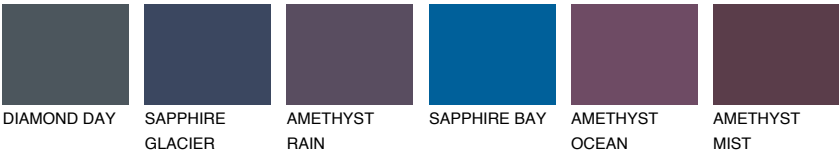

COLOUR DETAILS

ARCTIC1 AI1

64% **TSR** 61%

Matching colours

COLOURS

INTENSE

For more information on plasters and paints, go to www.ceresit.ee

*The presented colours refer to plasters and paints offered by Ceresit. Due to the use of digital techniques, the presented colours might not represent the original ones, thus they cannot be considered as a reliable colour presentation. We recommend checking the authentic colour samples.