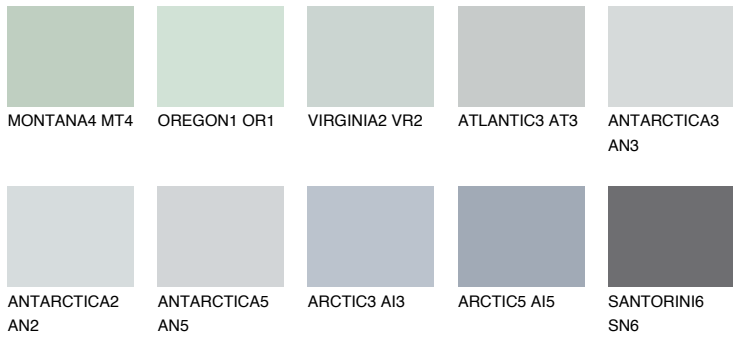

COLOUR DETAILS

ARCTIC1 AI1

64% **TSR** 61%

Matching colours

COLOURS

INTENSE

For more information on plasters and paints, go to www.ceresit.ee

*The presented colours refer to plasters and paints offered by Ceresit. Due to the use of digital techniques, the presented colours might not represent the original ones, thus they cannot be considered as a reliable colour presentation. We recommend checking the authentic colour samples.