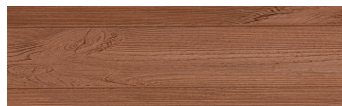

COLOUR DETAILS

Irish Oak

Wood effect

WhiteBirch

SilverGrey

Bengal Teak

Kongo Wenge

SteelGrey

LightBeige

Norway Pine

AfricaEbony

Iberia Pine

DarkBrown

Canada Walnut

For more information on plasters and paints, go to
www.ceresit.ee

*The presented colours refer to plasters and paints offered by Ceresit. Due to the use of digital techniques, the presented colours might not represent the original ones, thus they cannot be considered as a reliable colour presentation. We recommend checking the authentic colour samples.