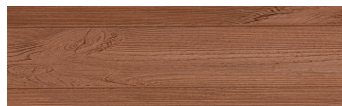

Irish Oak

Wood effect

WhiteBirch

SilverGrey

Bengal Teak

Kongo Wenge

SteelGrey

LightBeige

Norway Pine

AfricaEbony

Iberia Pine

DarkBrown

Canada Walnut

For more information on plasters and paints, go to
www.ceresit.ee

*The presented colours refer to plasters and paints offered by Ceresit. Due to the use of digital techniques, the presented colours might not represent the original ones, thus they cannot be considered as a reliable colour presentation. We recommend checking the authentic colour samples.