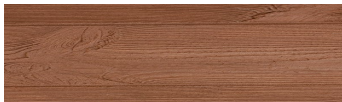

WhiteBirch

Wood effect

Irish Oak

SilverGrey

Bengal Teak

Kongo Wenge

SteelGrey

LightBeige

Norway Pine

AfricaEbony

Iberia Pine

DarkBrown

Canada Walnut

For more information on plasters and paints, go to www.ceresit.ee

*The presented colours refer to plasters and paints offered by Ceresit. Due to the use of digital techniques, the presented colours might not represent the original ones, thus they cannot be considered as a reliable colour presentation. We recommend checking the authentic colour samples.