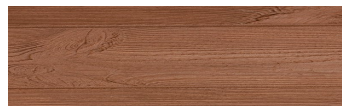

WhiteBirch

Wood effect

Irish Oak

SilverGrey

Bengal Teak

Kongo Wenge

SteelGrey

LightBeige

Norway Pine

AfricaEbony

Iberia Pine

DarkBrown

Canada Walnut

For more information on plasters and paints, go to
www.ceresit.ee

*The presented colours refer to plasters and paints offered by Ceresit. Due to the use of digital techniques, the presented colours might not represent the original ones, thus they cannot be considered as a reliable colour presentation. We recommend checking the authentic colour samples.