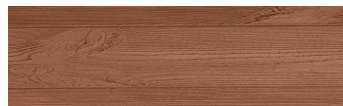

COLOUR DETAILS

SilverGrey

Wood effect

Irish Oak

WhiteBirch

Bengal Teak

Kongo Wenge

SteelGrey

LightBeige

Norway Pine

AfricaEbony

Iberia Pine

DarkBrown

Canada Walnut

For more information on plasters and paints, go to
www.ceresit.ee

*The presented colours refer to plasters and paints offered by Ceresit. Due to the use of digital techniques, the presented colours might not represent the original ones, thus they cannot be considered as a reliable colour presentation. We recommend checking the authentic colour samples.