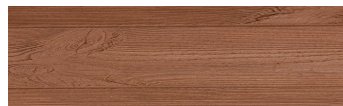

COLOUR DETAILS

Bengal Teak

Wood effect

Irish Oak

White Birch

Silver Grey

Kongo Wenge

Steel Grey

Light Beige

Norway Pine

Africa Ebony

Iberia Pine

Dark Brown

Canada Walnut

For more information on plasters and paints, go to
www.ceresit.ee

*The presented colours refer to plasters and paints offered by Ceresit. Due to the use of digital techniques, the presented colours might not represent the original ones, thus they cannot be considered as a reliable colour presentation. We recommend checking the authentic colour samples.