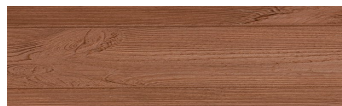

COLOUR DETAILS

Kongo Wenge

Wood effect

Irish Oak

White Birch

Silver Grey

Bengal Teak

Steel Grey

Light Beige

Norway Pine

Africa Ebony

Iberia Pine

Dark Brown

Canada Walnut

For more information on plasters and paints, go to
www.ceresit.ee

*The presented colours refer to plasters and paints offered by Ceresit. Due to the use of digital techniques, the presented colours might not represent the original ones, thus they cannot be considered as a reliable colour presentation. We recommend checking the authentic colour samples.