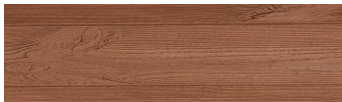

### Wood effect

Irish Oak

White Birch

Silver Grey

Bengal Teak

Steel Grey

Light Beige

Norway Pine

Africa Ebony

Iberia Pine

Dark Brown

Canada Walnut

For more information on plasters and paints, go to [www.ceresit.ee](http://www.ceresit.ee)

\*The presented colours refer to plasters and paints offered by Ceresit. Due to the use of digital techniques, the presented colours might not represent the original ones, thus they cannot be considered as a reliable colour presentation. We recommend checking the authentic colour samples.