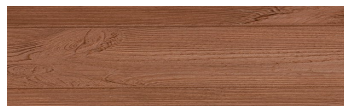

SteelGrey

Wood effect

Irish Oak

WhiteBirch

SilverGrey

Bengal Teak

Kongo Wenge

LightBeige

Norway Pine

AfricaEbony

Iberia Pine

DarkBrown

Canada Walnut

For more information on plasters and paints, go to
www.ceresit.ee

*The presented colours refer to plasters and paints offered by Ceresit. Due to the use of digital techniques, the presented colours might not represent the original ones, thus they cannot be considered as a reliable colour presentation. We recommend checking the authentic colour samples.