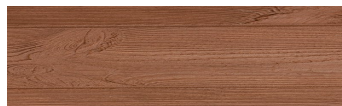

COLOUR DETAILS

SteelGrey

Wood effect

Irish Oak

WhiteBirch

SilverGrey

Bengal Teak

Kongo Wenge

LightBeige

Norway Pine

AfricaEbony

Iberia Pine

DarkBrown

Canada Walnut

For more information on plasters and paints, go to
www.ceresit.ee

*The presented colours refer to plasters and paints offered by Ceresit. Due to the use of digital techniques, the presented colours might not represent the original ones, thus they cannot be considered as a reliable colour presentation. We recommend checking the authentic colour samples.