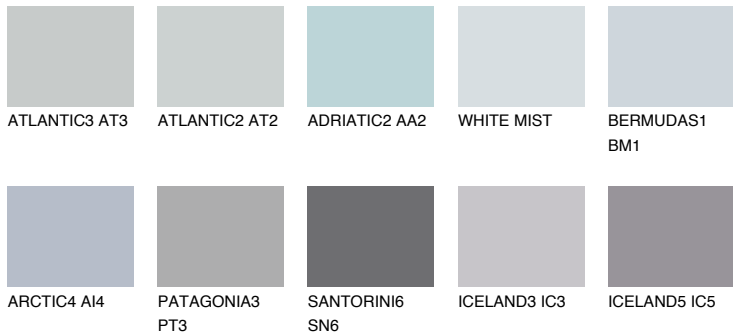

COLOUR DETAILS

ARCTIC2 AI2

63% **TSR** 65%

Matching colours

COLOURS

INTENSE

For more information on plasters and paints, go to www.ceresit.ee

*The presented colours refer to plasters and paints offered by Ceresit. Due to the use of digital techniques, the presented colours might not represent the original ones, thus they cannot be considered as a reliable colour presentation. We recommend checking the authentic colour samples.