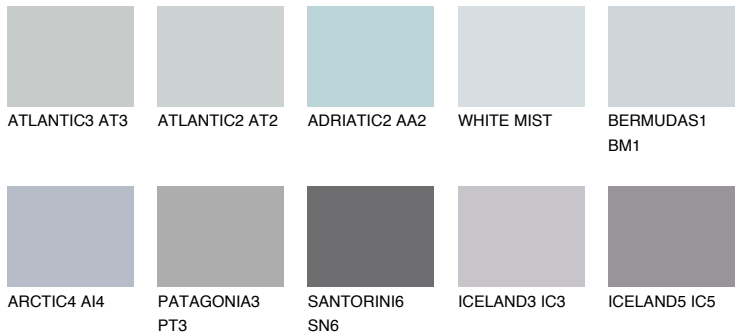

COLOUR DETAILS

ARCTIC2 AI2

63% **TSR** 65%

Matching colours

COLOURS

INTENSE

For more information on plasters and paints, go to www.ceresit.ee

*The presented colours refer to plasters and paints offered by Ceresit. Due to the use of digital techniques, the presented colours might not represent the original ones, thus they cannot be considered as a reliable colour presentation. We recommend checking the authentic colour samples.