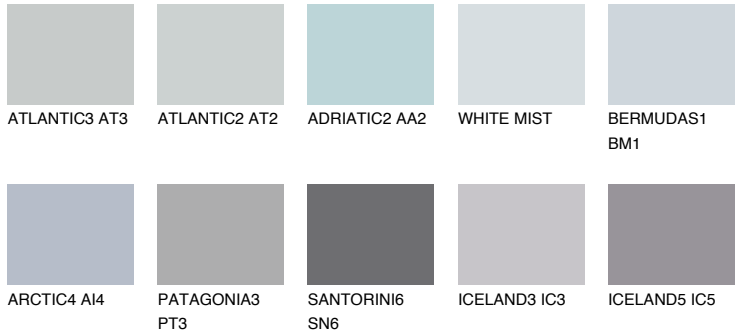

COLOUR DETAILS

ARCTIC2 AI2

63% **TSR** 65%

Matching colours

COLOURS

INTENSE

For more information on plasters and paints, go to www.ceresit.ee

*The presented colours refer to plasters and paints offered by Ceresit. Due to the use of digital techniques, the presented colours might not represent the original ones, thus they cannot be considered as a reliable colour presentation. We recommend checking the authentic colour samples.