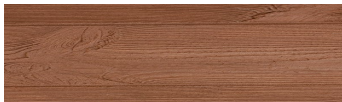

LightBeige

Wood effect

Irish Oak

WhiteBirch

SilverGrey

Bengal Teak

Kongo Wenge

SteelGrey

Norway Pine

AfricaEbony

Iberia Pine

DarkBrown

Canada Walnut

For more information on plasters and paints, go to [www.ceresit.ee](http://www.ceresit.ee)

\*The presented colours refer to plasters and paints offered by Ceresit. Due to the use of digital techniques, the presented colours might not represent the original ones, thus they cannot be considered as a reliable colour presentation. We recommend checking the authentic colour samples.