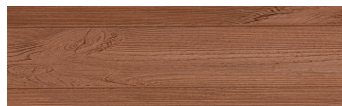

LightBeige

Wood effect

Irish Oak

WhiteBirch

SilverGrey

Bengal Teak

Kongo Wenge

SteelGrey

Norway Pine

AfricaEbony

Iberia Pine

DarkBrown

Canada Walnut

For more information on plasters and paints, go to www.ceresit.ee

*The presented colours refer to plasters and paints offered by Ceresit. Due to the use of digital techniques, the presented colours might not represent the original ones, thus they cannot be considered as a reliable colour presentation. We recommend checking the authentic colour samples.