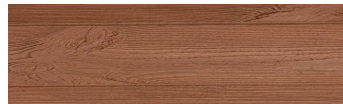

### Wood effect

Irish Oak

White Birch

Silver Grey

Bengal Teak

Kongo Wenge

Steel Grey

Light Beige

Africa Ebony

Iberia Pine

Dark Brown

Canada Walnut

For more information on plasters and paints, go to  
[www.ceresit.ee](http://www.ceresit.ee)

\*The presented colours refer to plasters and paints offered by Ceresit. Due to the use of digital techniques, the presented colours might not represent the original ones, thus they cannot be considered as a reliable colour presentation. We recommend checking the authentic colour samples.