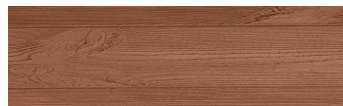

### Wood effect

Irish Oak

White Birch

Silver Grey

Bengal Teak

Kongo Wenge

Steel Grey

Light Beige

Africa Ebony

Iberia Pine

Dark Brown

Canada Walnut

For more information on plasters and paints, go to  
[www.ceresit.ee](http://www.ceresit.ee)

\*The presented colours refer to plasters and paints offered by Ceresit. Due to the use of digital techniques, the presented colours might not represent the original ones, thus they cannot be considered as a reliable colour presentation. We recommend checking the authentic colour samples.