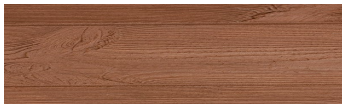

COLOUR DETAILS

Norway Pine

Wood effect

Irish Oak

White Birch

Silver Grey

Bengal Teak

Kongo Wenge

Steel Grey

Light Beige

Africa Ebony

Iberia Pine

Dark Brown

Canada Walnut

For more information on plasters and paints, go to www.ceresit.ee

*The presented colours refer to plasters and paints offered by Ceresit. Due to the use of digital techniques, the presented colours might not represent the original ones, thus they cannot be considered as a reliable colour presentation. We recommend checking the authentic colour samples.