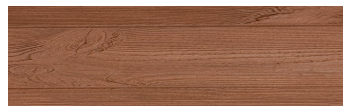

COLOUR DETAILS

Norway Pine

Wood effect

Irish Oak

White Birch

Silver Grey

Bengal Teak

Kongo Wenge

Steel Grey

Light Beige

Africa Ebony

Iberia Pine

Dark Brown

Canada Walnut

For more information on plasters and paints, go to
www.ceresit.ee

*The presented colours refer to plasters and paints offered by Ceresit. Due to the use of digital techniques, the presented colours might not represent the original ones, thus they cannot be considered as a reliable colour presentation. We recommend checking the authentic colour samples.