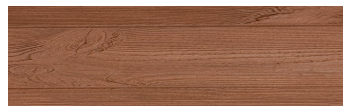

Canada Walnut

For more information on plasters and paints, go to
www.ceresit.ee