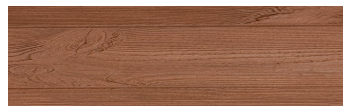

COLOUR DETAILS

Iberia Pine

Wood effect

Irish Oak

White Birch

Silver Grey

Bengal Teak

Kongo Wenge

Steel Grey

Light Beige

Norway Pine

Africa Ebony

Dark Brown

Canada Walnut

For more information on plasters and paints, go to
www.ceresit.ee

*The presented colours refer to plasters and paints offered by Ceresit. Due to the use of digital techniques, the presented colours might not represent the original ones, thus they cannot be considered as a reliable colour presentation. We recommend checking the authentic colour samples.