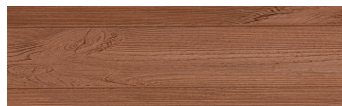

COLOUR DETAILS

DarkBrown

Wood effect

Irish Oak

WhiteBirch

SilverGrey

Bengal Teak

Kongo Wenge

SteelGrey

LightBeige

Norway Pine

AfricaEbony

Iberia Pine

Canada Walnut

For more information on plasters and paints, go to
www.ceresit.ee

*The presented colours refer to plasters and paints offered by Ceresit. Due to the use of digital techniques, the presented colours might not represent the original ones, thus they cannot be considered as a reliable colour presentation. We recommend checking the authentic colour samples.