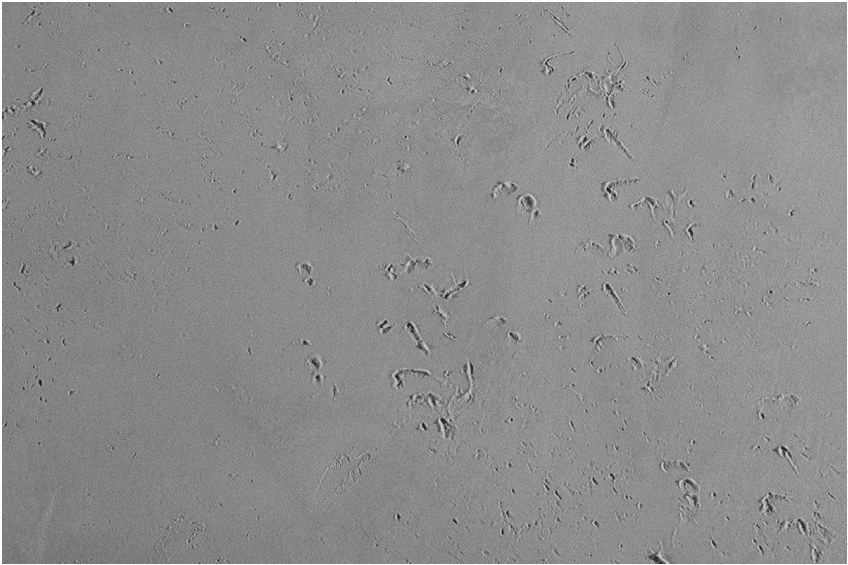

COLOUR DETAILS

Sand texture in Tokyo Graphite colour

Special concrete effect

Winter texture in Sydney Light colour

Ocean texture in Chicago Grey colour

Desert texture in Tokyo Graphite colour

Snow texture in Sydney Light colour

Cloud texture in Chicago Grey colour

Autumn texture in Chicago Grey and Tokyo Graphite colours

Frost texture in Tokyo Graphite and Sydney Light colours

Wave texture in Chicago Grey colour

For more information on plasters and paints, go to www.ceresit.ee

Wind texture in Chicago Grey colour

Ice texture in Sydney Light colour

Lake texture in Sydney Light colour

Storm texture in Tokyo Graphite and Sydney Light colours

Rock texture in Sydney Light and Tokyo Graphite colours

Rain texture in Tokyo Graphite colour

For more information on plasters and paints, go to
www.ceresit.ee

*The presented colours refer to plasters and paints offered by Ceresit. Due to the use of digital techniques, the presented colours might not represent the original ones, thus they cannot be considered as a reliable colour presentation. We recommend checking the authentic colour samples.