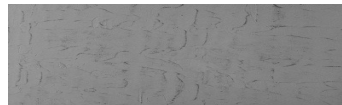

COLOUR DETAILS

**Sand texture in
Tokyo Graphite
colour**

Special concrete effect

Winter texture in Sydney Light colour

Ocean texture in Chicago Grey colour

Desert texture in Tokyo Graphite colour

Snow texture in Sydney Light colour

Cloud texture in Chicago Grey colour

Autumn texture in Chicago Grey and
Tokyo Graphite colours

Frost texture in Tokyo Graphite and
Sydney Light colours

Wave texture in Chicago Grey colour

For more information on plasters and paints, go to
www.ceresit.ee