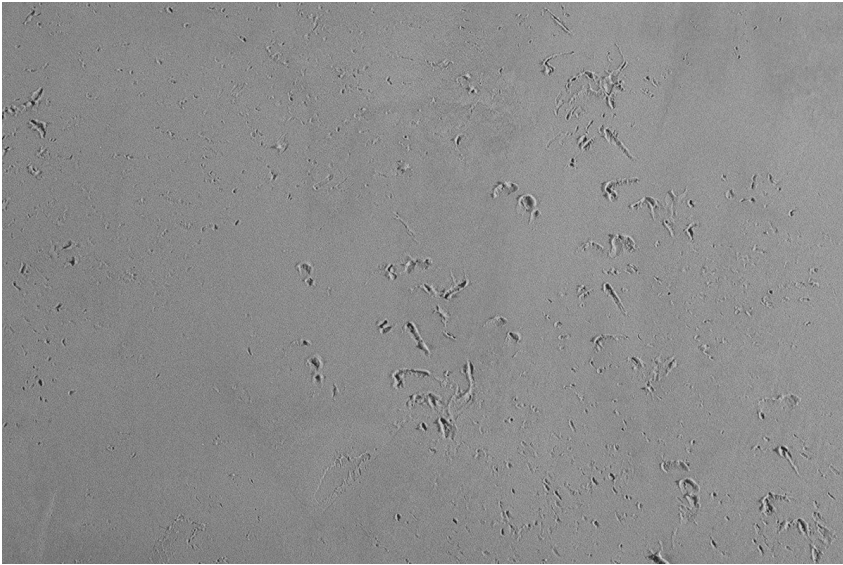

COLOUR DETAILS

**Sand texture in
Tokyo Graphite
colour**

Special concrete effect

Winter texture in Sydney Light colour

Ocean texture in Chicago Grey colour

Desert texture in Tokyo Graphite colour

Snow texture in Sydney Light colour

Cloud texture in Chicago Grey colour

Autumn texture in Chicago Grey and
Tokyo Graphite colours

Frost texture in Tokyo Graphite and
Sydney Light colours

Wave texture in Chicago Grey colour

For more information on plasters and paints, go to
www.ceresit.ee

Wind texture in Chicago Grey colour

Ice texture in Sydney Light colour

Lake texture in Sydney Light colour

Storm texture in Tokyo Graphite and Sydney Light colours

Rock texture in Sydney Light and Tokyo Graphite colours

Rain texture in Tokyo Graphite colour

For more information on plasters and paints, go to
www.ceresit.ee

*The presented colours refer to plasters and paints offered by Ceresit. Due to the use of digital techniques, the presented colours might not represent the original ones, thus they cannot be considered as a reliable colour presentation. We recommend checking the authentic colour samples.