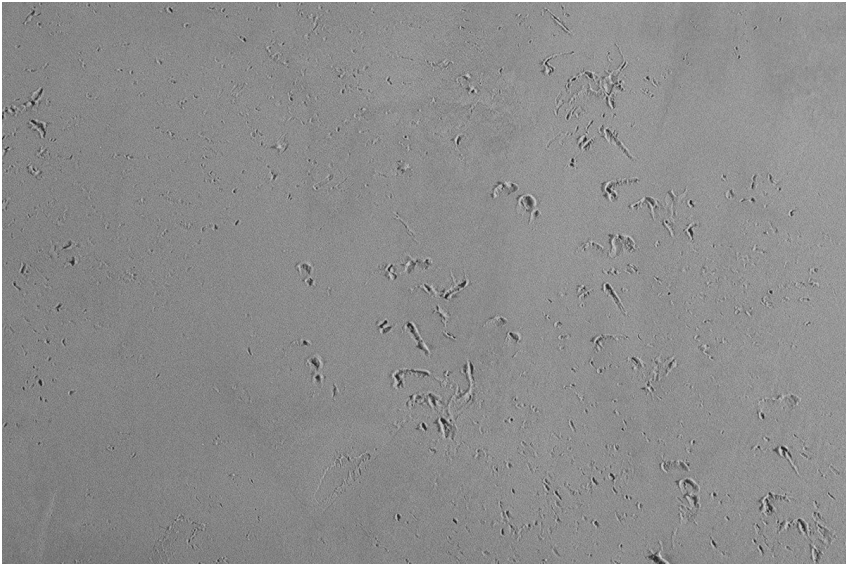

COLOUR DETAILS

**Sand texture in
Tokyo Graphite
colour**

Special concrete effect

Winter texture in Sydney Light colour

Ocean texture in Chicago Grey colour

Desert texture in Tokyo Graphite colour

Snow texture in Sydney Light colour

Cloud texture in Chicago Grey colour

Autumn texture in Chicago Grey and
Tokyo Graphite colours

Frost texture in Tokyo Graphite and
Sydney Light colours

Wave texture in Chicago Grey colour

For more information on plasters and paints, go to
www.ceresit.ee

Wind texture in Chicago Grey colour

Ice texture in Sydney Light colour

Lake texture in Sydney Light colour

Storm texture in Tokyo Graphite and Sydney Light colours

Rock texture in Sydney Light and Tokyo Graphite colours

Rain texture in Tokyo Graphite colour

For more information on plasters and paints, go to
www.ceresit.ee

*The presented colours refer to plasters and paints offered by Ceresit. Due to the use of digital techniques, the presented colours might not represent the original ones, thus they cannot be considered as a reliable colour presentation. We recommend checking the authentic colour samples.