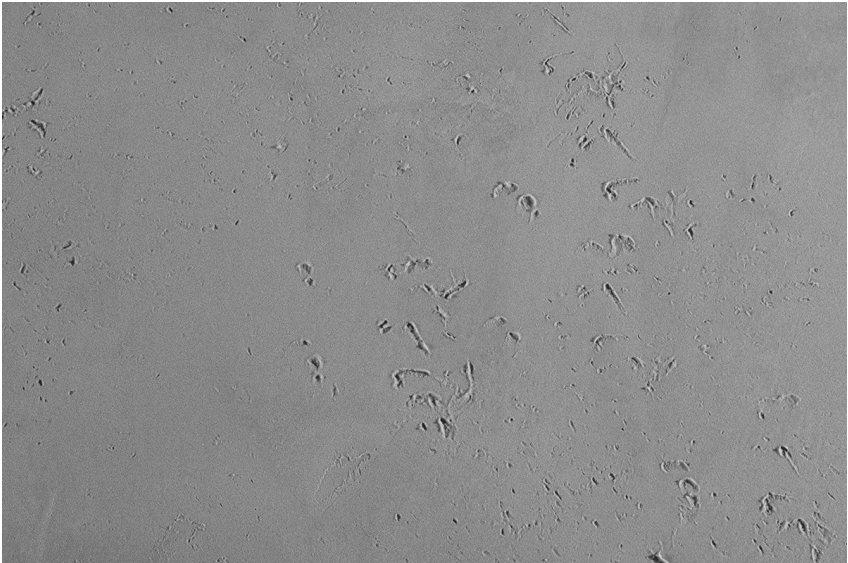

COLOUR DETAILS

Sand texture in Tokyo Graphite colour

Special concrete effect

Winter texture in Sydney Light colour

Ocean texture in Chicago Grey colour

Desert texture in Tokyo Graphite colour

Snow texture in Sydney Light colour

Cloud texture in Chicago Grey colour

Autumn texture in Chicago Grey and Tokyo Graphite colours

Frost texture in Tokyo Graphite and Sydney Light colours

Wave texture in Chicago Grey colour

For more information on plasters and paints, go to www.ceresit.ee

Wind texture in Chicago Grey colour

Ice texture in Sydney Light colour

Lake texture in Sydney Light colour

Storm texture in Tokyo Graphite and Sydney Light colours

Rock texture in Sydney Light and Tokyo Graphite colours

Rain texture in Tokyo Graphite colour

For more information on plasters and paints, go to
www.ceresit.ee

*The presented colours refer to plasters and paints offered by Ceresit. Due to the use of digital techniques, the presented colours might not represent the original ones, thus they cannot be considered as a reliable colour presentation. We recommend checking the authentic colour samples.