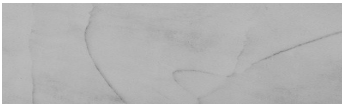

COLOUR DETAILS

Sand texture in Tokyo Graphite colour

Special concrete effect

Winter texture in Sydney Light colour

Ocean texture in Chicago Grey colour

Desert texture in Tokyo Graphite colour

Snow texture in Sydney Light colour

Cloud texture in Chicago Grey colour

Autumn texture in Chicago Grey and Tokyo Graphite colours

Frost texture in Tokyo Graphite and Sydney Light colours

Wave texture in Chicago Grey colour

For more information on plasters and paints, go to www.ceresit.ee

Wind texture in Chicago Grey colour

Ice texture in Sydney Light colour

Lake texture in Sydney Light colour

Storm texture in Tokyo Graphite and Sydney Light colours

Rock texture in Sydney Light and Tokyo Graphite colours