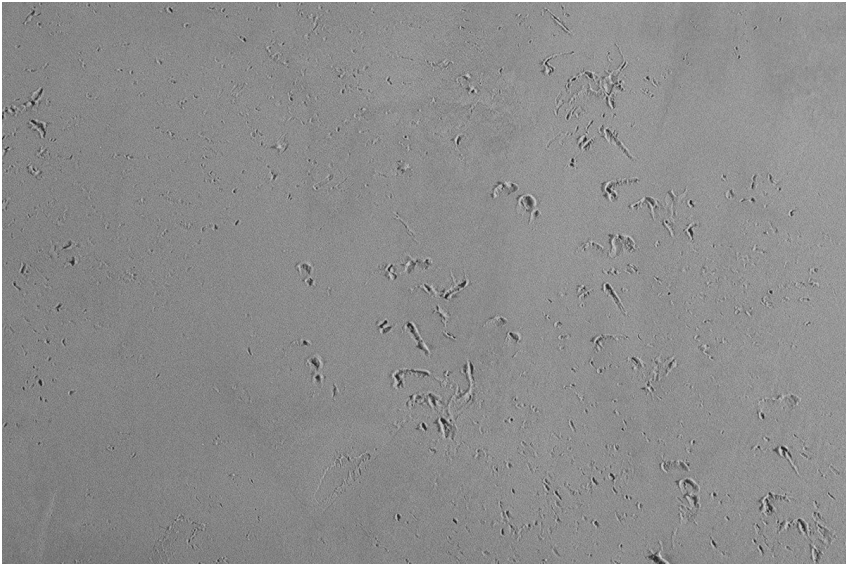

COLOUR DETAILS

Sand texture in Tokyo Graphite colour

Special concrete effect

Winter texture in Sydney Light colour

Ocean texture in Chicago Grey colour

Desert texture in Tokyo Graphite colour

Snow texture in Sydney Light colour

Cloud texture in Chicago Grey colour

Autumn texture in Chicago Grey and Tokyo Graphite colours

Frost texture in Tokyo Graphite and Sydney Light colours

Wave texture in Chicago Grey colour

For more information on plasters and paints, go to www.ceresit.ee

Wind texture in Chicago Grey colour

Ice texture in Sydney Light colour

Lake texture in Sydney Light colour

Storm texture in Tokyo Graphite and Sydney Light colours

Rock texture in Sydney Light and Tokyo Graphite colours

Rain texture in Tokyo Graphite colour

For more information on plasters and paints, go to
www.ceresit.ee

*The presented colours refer to plasters and paints offered by Ceresit. Due to the use of digital techniques, the presented colours might not represent the original ones, thus they cannot be considered as a reliable colour presentation. We recommend checking the authentic colour samples.