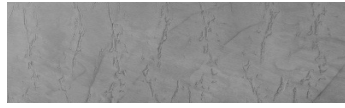

COLOUR DETAILS

Sand texture in Tokyo Graphite colour

Special concrete effect

Winter texture in Sydney Light colour

Ocean texture in Chicago Grey colour

Desert texture in Tokyo Graphite colour

Snow texture in Sydney Light colour

Cloud texture in Chicago Grey colour

Autumn texture in Chicago Grey and Tokyo Graphite colours

Frost texture in Tokyo Graphite and Sydney Light colours

Wave texture in Chicago Grey colour

For more information on plasters and paints, go to www.ceresit.ee

Wind texture in Chicago Grey colour

Ice texture in Sydney Light colour

Lake texture in Sydney Light colour

Storm texture in Tokyo Graphite and Sydney Light colours

Rock texture in Sydney Light and Tokyo Graphite colours

Rain texture in Tokyo Graphite colour

For more information on plasters and paints, go to
www.ceresit.ee

*The presented colours refer to plasters and paints offered by Ceresit. Due to the use of digital techniques, the presented colours might not represent the original ones, thus they cannot be considered as a reliable colour presentation. We recommend checking the authentic colour samples.