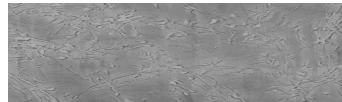

COLOUR DETAILS

**Sand texture in
Tokyo Graphite
colour**

Special concrete effect

Winter texture in Sydney Light colour

Ocean texture in Chicago Grey colour

Desert texture in Tokyo Graphite colour

Snow texture in Sydney Light colour

Cloud texture in Chicago Grey colour

Autumn texture in Chicago Grey and
Tokyo Graphite colours

Frost texture in Tokyo Graphite and
Sydney Light colours

Wave texture in Chicago Grey colour

For more information on plasters and paints, go to
www.ceresit.ee

Wind texture in Chicago Grey colour

Ice texture in Sydney Light colour

Lake texture in Sydney Light colour

Storm texture in Tokyo Graphite and Sydney Light colours

Rock texture in Sydney Light and Tokyo Graphite colours