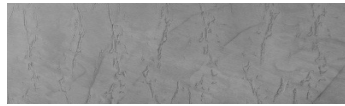

COLOUR DETAILS

Winter texture in Sydney Light colour

Special concrete effect

Sand texture in Tokyo Graphite colour

Ocean texture in Chicago Grey colour

Desert texture in Tokyo Graphite colour

Snow texture in Sydney Light colour

Cloud texture in Chicago Grey colour

Autumn texture in Chicago Grey and Tokyo Graphite colours

Frost texture in Tokyo Graphite and Sydney Light colours

Wave texture in Chicago Grey colour

Wind texture in Chicago Grey colour

Ice texture in Sydney Light colour

Lake texture in Sydney Light colour

Storm texture in Tokyo Graphite and Sydney Light colours

For more information on plasters and paints, go to www.ceresit.ee

*The presented colours refer to plasters and paints offered by Ceresit. Due to the use of digital techniques, the presented colours might not represent the original ones, thus they cannot be considered as a reliable colour presentation. We recommend checking the authentic colour samples.

Rock texture in Sydney Light and Tokyo Graphite colours

Rain texture in Tokyo Graphite colour

For more information on plasters and paints, go to
www.ceresit.ee

*The presented colours refer to plasters and paints offered by Ceresit. Due to the use of digital techniques, the presented colours might not represent the original ones, thus they cannot be considered as a reliable colour presentation. We recommend checking the authentic colour samples.