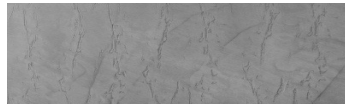

COLOUR DETAILS

Winter texture in Sydney Light colour

Special concrete effect

Sand texture in Tokyo Graphite colour

Ocean texture in Chicago Grey colour

Desert texture in Tokyo Graphite colour

Snow texture in Sydney Light colour

Cloud texture in Chicago Grey colour

Autumn texture in Chicago Grey and Tokyo Graphite colours

Frost texture in Tokyo Graphite and Sydney Light colours

Wave texture in Chicago Grey colour

Wind texture in Chicago Grey colour

Ice texture in Sydney Light colour

Lake texture in Sydney Light colour

Storm texture in Tokyo Graphite and Sydney Light colours

For more information on plasters and paints, go to www.ceresit.ee

*The presented colours refer to plasters and paints offered by Ceresit. Due to the use of digital techniques, the presented colours might not represent the original ones, thus they cannot be considered as a reliable colour presentation. We recommend checking the authentic colour samples.

Rock texture in Sydney Light and Tokyo Graphite colours

Rain texture in Tokyo Graphite colour

For more information on plasters and paints, go to
www.ceresit.ee

*The presented colours refer to plasters and paints offered by Ceresit. Due to the use of digital techniques, the presented colours might not represent the original ones, thus they cannot be considered as a reliable colour presentation. We recommend checking the authentic colour samples.