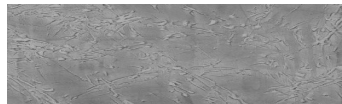

# COLOUR DETAILS

**Winter texture in Sydney Light colour**

## Special concrete effect

Sand texture in Tokyo Graphite colour

Ocean texture in Chicago Grey colour

Desert texture in Tokyo Graphite colour

Snow texture in Sydney Light colour

Cloud texture in Chicago Grey colour

Autumn texture in Chicago Grey and Tokyo Graphite colours

Frost texture in Tokyo Graphite and Sydney Light colours

Wave texture in Chicago Grey colour

Wind texture in Chicago Grey colour

Ice texture in Sydney Light colour

Lake texture in Sydney Light colour

Storm texture in Tokyo Graphite and Sydney Light colours

For more information on plasters and paints, go to [www.ceresit.ee](http://www.ceresit.ee)

\*The presented colours refer to plasters and paints offered by Ceresit. Due to the use of digital techniques, the presented colours might not represent the original ones, thus they cannot be considered as a reliable colour presentation. We recommend checking the authentic colour samples.