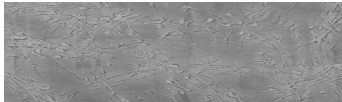

# COLOUR DETAILS

**Winter texture in Sydney Light colour**

### Special concrete effect

Sand texture in Tokyo Graphite colour

Ocean texture in Chicago Grey colour

Desert texture in Tokyo Graphite colour

Snow texture in Sydney Light colour

Cloud texture in Chicago Grey colour

Autumn texture in Chicago Grey and Tokyo Graphite colours

Frost texture in Tokyo Graphite and Sydney Light colours

Wave texture in Chicago Grey colour

Wind texture in Chicago Grey colour

Ice texture in Sydney Light colour

Lake texture in Sydney Light colour

Storm texture in Tokyo Graphite and Sydney Light colours

For more information on plasters and paints, go to [www.ceresit.ee](http://www.ceresit.ee)

\*The presented colours refer to plasters and paints offered by Ceresit. Due to the use of digital techniques, the presented colours might not represent the original ones, thus they cannot be considered as a reliable colour presentation. We recommend checking the authentic colour samples.