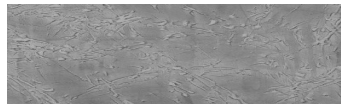

# COLOUR DETAILS

**Ocean texture in Chicago Grey colour**

## Special concrete effect

Sand texture in Tokyo Graphite colour

Winter texture in Sydney Light colour

Desert texture in Tokyo Graphite colour

Snow texture in Sydney Light colour

Cloud texture in Chicago Grey colour

Autumn texture in Chicago Grey and Tokyo Graphite colours

Frost texture in Tokyo Graphite and Sydney Light colours

Wave texture in Chicago Grey colour

Wind texture in Chicago Grey colour

Ice texture in Sydney Light colour

Lake texture in Sydney Light colour

Storm texture in Tokyo Graphite and Sydney Light colours

For more information on plasters and paints, go to [www.ceresit.ee](http://www.ceresit.ee)

\*The presented colours refer to plasters and paints offered by Ceresit. Due to the use of digital techniques, the presented colours might not represent the original ones, thus they cannot be considered as a reliable colour presentation. We recommend checking the authentic colour samples.