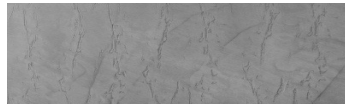

## Special concrete effect

Sand texture in Tokyo Graphite colour

Winter texture in Sydney Light colour

Desert texture in Tokyo Graphite colour

Snow texture in Sydney Light colour

Cloud texture in Chicago Grey colour

Autumn texture in Chicago Grey and Tokyo Graphite colours

Frost texture in Tokyo Graphite and Sydney Light colours

Wave texture in Chicago Grey colour

Wind texture in Chicago Grey colour

Ice texture in Sydney Light colour

Lake texture in Sydney Light colour

Storm texture in Tokyo Graphite and Sydney Light colours

For more information on plasters and paints, go to [www.ceresit.ee](http://www.ceresit.ee)

\*The presented colours refer to plasters and paints offered by Ceresit. Due to the use of digital techniques, the presented colours might not represent the original ones, thus they cannot be considered as a reliable colour presentation. We recommend checking the authentic colour samples.

Rock texture in Sydney Light and Tokyo Graphite colours

Rain texture in Tokyo Graphite colour

For more information on plasters and paints, go to  
[www.ceresit.ee](http://www.ceresit.ee)

\*The presented colours refer to plasters and paints offered by Ceresit. Due to the use of digital techniques, the presented colours might not represent the original ones, thus they cannot be considered as a reliable colour presentation. We recommend checking the authentic colour samples.