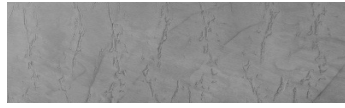

COLOUR DETAILS

Desert texture in Tokyo Graphite colour

Special concrete effect

Sand texture in Tokyo Graphite colour

Winter texture in Sydney Light colour

Ocean texture in Chicago Grey colour

Snow texture in Sydney Light colour

Cloud texture in Chicago Grey colour

Autumn texture in Chicago Grey and Tokyo Graphite colours

Frost texture in Tokyo Graphite and Sydney Light colours

Wave texture in Chicago Grey colour

For more information on plasters and paints, go to www.ceresit.ee

Wind texture in Chicago Grey colour

Ice texture in Sydney Light colour

Lake texture in Sydney Light colour

Storm texture in Tokyo Graphite and Sydney Light colours

Rock texture in Sydney Light and Tokyo Graphite colours

Rain texture in Tokyo Graphite colour

For more information on plasters and paints, go to
www.ceresit.ee

*The presented colours refer to plasters and paints offered by Ceresit. Due to the use of digital techniques, the presented colours might not represent the original ones, thus they cannot be considered as a reliable colour presentation. We recommend checking the authentic colour samples.