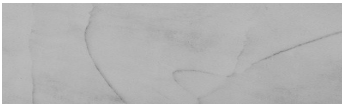

COLOUR DETAILS

Desert texture in Tokyo Graphite colour

Special concrete effect

Sand texture in Tokyo Graphite colour

Winter texture in Sydney Light colour

Ocean texture in Chicago Grey colour

Snow texture in Sydney Light colour

Cloud texture in Chicago Grey colour

Autumn texture in Chicago Grey and Tokyo Graphite colours

Frost texture in Tokyo Graphite and Sydney Light colours

Wave texture in Chicago Grey colour

For more information on plasters and paints, go to www.ceresit.ee

Wind texture in Chicago Grey colour

Ice texture in Sydney Light colour

Lake texture in Sydney Light colour

Storm texture in Tokyo Graphite and Sydney Light colours

Rock texture in Sydney Light and Tokyo Graphite colours