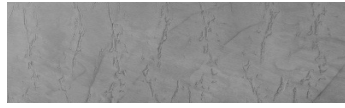

### Special concrete effect

Sand texture in Tokyo Graphite colour

Winter texture in Sydney Light colour

Ocean texture in Chicago Grey colour

Snow texture in Sydney Light colour

Cloud texture in Chicago Grey colour

Autumn texture in Chicago Grey and Tokyo Graphite colours

Frost texture in Tokyo Graphite and Sydney Light colours

Wave texture in Chicago Grey colour

For more information on plasters and paints, go to [www.ceresit.ee](http://www.ceresit.ee)

Wind texture in Chicago Grey colour

Ice texture in Sydney Light colour

Lake texture in Sydney Light colour

Storm texture in Tokyo Graphite and Sydney Light colours

Rock texture in Sydney Light and Tokyo Graphite colours