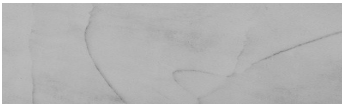

# COLOUR DETAILS

**Desert texture in Tokyo Graphite colour**

### Special concrete effect

Sand texture in Tokyo Graphite colour

Winter texture in Sydney Light colour

Ocean texture in Chicago Grey colour

Snow texture in Sydney Light colour

Cloud texture in Chicago Grey colour

Autumn texture in Chicago Grey and Tokyo Graphite colours

Frost texture in Tokyo Graphite and Sydney Light colours

Wave texture in Chicago Grey colour

For more information on plasters and paints, go to [www.ceresit.ee](http://www.ceresit.ee)

Wind texture in Chicago Grey colour

Ice texture in Sydney Light colour

Lake texture in Sydney Light colour

Storm texture in Tokyo Graphite and Sydney Light colours

Rock texture in Sydney Light and Tokyo Graphite colours