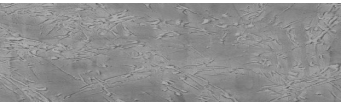

# COLOUR DETAILS

**Desert texture in Tokyo Graphite colour**

### Special concrete effect

Sand texture in Tokyo Graphite colour

Winter texture in Sydney Light colour

Ocean texture in Chicago Grey colour

Snow texture in Sydney Light colour

Cloud texture in Chicago Grey colour

Autumn texture in Chicago Grey and Tokyo Graphite colours

Frost texture in Tokyo Graphite and Sydney Light colours

Wave texture in Chicago Grey colour

For more information on plasters and paints, go to [www.ceresit.ee](http://www.ceresit.ee)

Wind texture in Chicago Grey colour

Ice texture in Sydney Light colour

Lake texture in Sydney Light colour

Storm texture in Tokyo Graphite and Sydney Light colours

Rock texture in Sydney Light and Tokyo Graphite colours