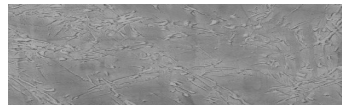

# COLOUR DETAILS

**Snow texture in  
Sydney Light colour**

## Special concrete effect

Sand texture in Tokyo Graphite colour

Winter texture in Sydney Light colour

Ocean texture in Chicago Grey colour

Desert texture in Tokyo Graphite colour

Cloud texture in Chicago Grey colour

Autumn texture in Chicago Grey and  
Tokyo Graphite colours

Frost texture in Tokyo Graphite and  
Sydney Light colours

Wave texture in Chicago Grey colour

Wind texture in Chicago Grey colour

Ice texture in Sydney Light colour

Lake texture in Sydney Light colour

Storm texture in Tokyo Graphite and  
Sydney Light colours

For more information on plasters and paints, go to  
[www.ceresit.ee](http://www.ceresit.ee)

\*The presented colours refer to plasters and paints offered by Ceresit. Due to the use of digital techniques, the presented colours might not represent the original ones, thus they cannot be considered as a reliable colour presentation. We recommend checking the authentic colour samples.