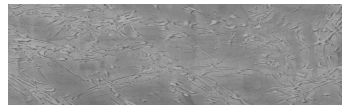

COLOUR DETAILS

**Snow texture in
Sydney Light colour**

Special concrete effect

Sand texture in Tokyo Graphite colour

Winter texture in Sydney Light colour

Ocean texture in Chicago Grey colour

Desert texture in Tokyo Graphite colour

Cloud texture in Chicago Grey colour

Autumn texture in Chicago Grey and Tokyo Graphite colours

Frost texture in Tokyo Graphite and Sydney Light colours

Wave texture in Chicago Grey colour

Wind texture in Chicago Grey colour

Ice texture in Sydney Light colour

Lake texture in Sydney Light colour

Storm texture in Tokyo Graphite and Sydney Light colours

For more information on plasters and paints, go to
www.ceresit.ee

*The presented colours refer to plasters and paints offered by Ceresit. Due to the use of digital techniques, the presented colours might not represent the original ones, thus they cannot be considered as a reliable colour presentation. We recommend checking the authentic colour samples.

Rock texture in Sydney Light and Tokyo Graphite colours

Rain texture in Tokyo Graphite colour

For more information on plasters and paints, go to
www.ceresit.ee

*The presented colours refer to plasters and paints offered by Ceresit. Due to the use of digital techniques, the presented colours might not represent the original ones, thus they cannot be considered as a reliable colour presentation. We recommend checking the authentic colour samples.