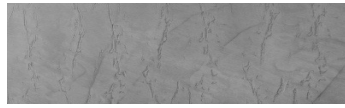

## Special concrete effect

Sand texture in Tokyo Graphite colour

Winter texture in Sydney Light colour

Ocean texture in Chicago Grey colour

Desert texture in Tokyo Graphite colour

Cloud texture in Chicago Grey colour

Autumn texture in Chicago Grey and  
Tokyo Graphite colours

Frost texture in Tokyo Graphite and  
Sydney Light colours

Wave texture in Chicago Grey colour

Wind texture in Chicago Grey colour

Ice texture in Sydney Light colour

Lake texture in Sydney Light colour

Storm texture in Tokyo Graphite and  
Sydney Light colours

For more information on plasters and paints, go to  
[www.ceresit.ee](http://www.ceresit.ee)

\*The presented colours refer to plasters and paints offered by Ceresit. Due to the use of digital techniques, the presented colours might not represent the original ones, thus they cannot be considered as a reliable colour presentation. We recommend checking the authentic colour samples.

Rock texture in Sydney Light and Tokyo Graphite colours

Rain texture in Tokyo Graphite colour

For more information on plasters and paints, go to  
[www.ceresit.ee](http://www.ceresit.ee)

\*The presented colours refer to plasters and paints offered by Ceresit. Due to the use of digital techniques, the presented colours might not represent the original ones, thus they cannot be considered as a reliable colour presentation. We recommend checking the authentic colour samples.