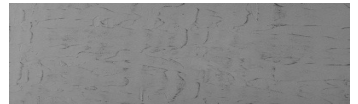

COLOUR DETAILS

Cloud texture in Chicago Grey colour

Special concrete effect

Sand texture in Tokyo Graphite colour

Winter texture in Sydney Light colour

Ocean texture in Chicago Grey colour

Desert texture in Tokyo Graphite colour

Snow texture in Sydney Light colour

Autumn texture in Chicago Grey and Tokyo Graphite colours

Frost texture in Tokyo Graphite and Sydney Light colours

Wave texture in Chicago Grey colour

Wind texture in Chicago Grey colour

Ice texture in Sydney Light colour

Lake texture in Sydney Light colour

Storm texture in Tokyo Graphite and Sydney Light colours

For more information on plasters and paints, go to www.ceresit.ee

*The presented colours refer to plasters and paints offered by Ceresit. Due to the use of digital techniques, the presented colours might not represent the original ones, thus they cannot be considered as a reliable colour presentation. We recommend checking the authentic colour samples.

Rock texture in Sydney Light and Tokyo Graphite colours

Rain texture in Tokyo Graphite colour

For more information on plasters and paints, go to
www.ceresit.ee

*The presented colours refer to plasters and paints offered by Ceresit. Due to the use of digital techniques, the presented colours might not represent the original ones, thus they cannot be considered as a reliable colour presentation. We recommend checking the authentic colour samples.