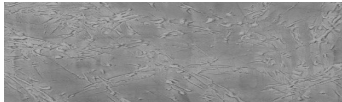

# COLOUR DETAILS

**Cloud texture in Chicago Grey colour**

### Special concrete effect

Sand texture in Tokyo Graphite colour

Winter texture in Sydney Light colour

Ocean texture in Chicago Grey colour

Desert texture in Tokyo Graphite colour

Snow texture in Sydney Light colour

Autumn texture in Chicago Grey and Tokyo Graphite colours

Frost texture in Tokyo Graphite and Sydney Light colours

Wave texture in Chicago Grey colour

Wind texture in Chicago Grey colour

Ice texture in Sydney Light colour

Lake texture in Sydney Light colour

Storm texture in Tokyo Graphite and Sydney Light colours

For more information on plasters and paints, go to [www.ceresit.ee](http://www.ceresit.ee)

\*The presented colours refer to plasters and paints offered by Ceresit. Due to the use of digital techniques, the presented colours might not represent the original ones, thus they cannot be considered as a reliable colour presentation. We recommend checking the authentic colour samples.