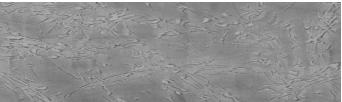

# COLOUR DETAILS

**Cloud texture in Chicago Grey colour**

### Special concrete effect

Sand texture in Tokyo Graphite colour

Winter texture in Sydney Light colour

Ocean texture in Chicago Grey colour

Desert texture in Tokyo Graphite colour

Snow texture in Sydney Light colour

Autumn texture in Chicago Grey and Tokyo Graphite colours

Frost texture in Tokyo Graphite and Sydney Light colours

Wave texture in Chicago Grey colour

Wind texture in Chicago Grey colour

Ice texture in Sydney Light colour

Lake texture in Sydney Light colour

Storm texture in Tokyo Graphite and Sydney Light colours

For more information on plasters and paints, go to [www.ceresit.ee](http://www.ceresit.ee)

\*The presented colours refer to plasters and paints offered by Ceresit. Due to the use of digital techniques, the presented colours might not represent the original ones, thus they cannot be considered as a reliable colour presentation. We recommend checking the authentic colour samples.