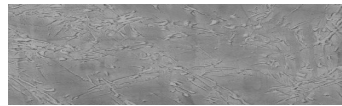

COLOUR DETAILS

Cloud texture in Chicago Grey colour

Special concrete effect

Sand texture in Tokyo Graphite colour

Winter texture in Sydney Light colour

Ocean texture in Chicago Grey colour

Desert texture in Tokyo Graphite colour

Snow texture in Sydney Light colour

Autumn texture in Chicago Grey and Tokyo Graphite colours

Frost texture in Tokyo Graphite and Sydney Light colours

Wave texture in Chicago Grey colour

Wind texture in Chicago Grey colour

Ice texture in Sydney Light colour

Lake texture in Sydney Light colour

Storm texture in Tokyo Graphite and Sydney Light colours

For more information on plasters and paints, go to www.ceresit.ee

*The presented colours refer to plasters and paints offered by Ceresit. Due to the use of digital techniques, the presented colours might not represent the original ones, thus they cannot be considered as a reliable colour presentation. We recommend checking the authentic colour samples.

Rock texture in Sydney Light and Tokyo Graphite colours

Rain texture in Tokyo Graphite colour

For more information on plasters and paints, go to
www.ceresit.ee

*The presented colours refer to plasters and paints offered by Ceresit. Due to the use of digital techniques, the presented colours might not represent the original ones, thus they cannot be considered as a reliable colour presentation. We recommend checking the authentic colour samples.