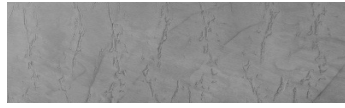

Cloud texture in Chicago Grey colour

Frost texture in Tokyo Graphite and Sydney Light colours

Wave texture in Chicago Grey colour

For more information on plasters and paints, go to [www.ceresit.ee](http://www.ceresit.ee)

Wind texture in Chicago Grey colour

Ice texture in Sydney Light colour

Lake texture in Sydney Light colour

Storm texture in Tokyo Graphite and Sydney Light colours

Rock texture in Sydney Light and Tokyo Graphite colours