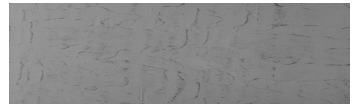

# COLOUR DETAILS

**Autumn texture in Chicago Grey and Tokyo Graphite colours**

## Special concrete effect

Sand texture in Tokyo Graphite colour

Winter texture in Sydney Light colour

Ocean texture in Chicago Grey colour

Desert texture in Tokyo Graphite colour

Snow texture in Sydney Light colour

Cloud texture in Chicago Grey colour

Frost texture in Tokyo Graphite and Sydney Light colours

Wave texture in Chicago Grey colour

For more information on plasters and paints, go to [www.ceresit.ee](http://www.ceresit.ee)