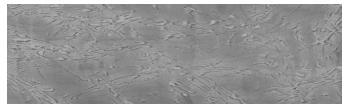

# COLOUR DETAILS

**Autumn texture in Chicago Grey and Tokyo Graphite colours**

## Special concrete effect

Sand texture in Tokyo Graphite colour

Winter texture in Sydney Light colour

Ocean texture in Chicago Grey colour

Desert texture in Tokyo Graphite colour

Snow texture in Sydney Light colour

Cloud texture in Chicago Grey colour

Frost texture in Tokyo Graphite and Sydney Light colours

Wave texture in Chicago Grey colour

For more information on plasters and paints, go to [www.ceresit.ee](http://www.ceresit.ee)

Wind texture in Chicago Grey colour

Ice texture in Sydney Light colour

Lake texture in Sydney Light colour

Storm texture in Tokyo Graphite and Sydney Light colours

Rock texture in Sydney Light and Tokyo Graphite colours