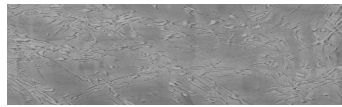

COLOUR DETAILS

Autumn texture in Chicago Grey and Tokyo Graphite colours

Special concrete effect

Sand texture in Tokyo Graphite colour

Winter texture in Sydney Light colour

Ocean texture in Chicago Grey colour

Desert texture in Tokyo Graphite colour

Snow texture in Sydney Light colour

Cloud texture in Chicago Grey colour

Frost texture in Tokyo Graphite and Sydney Light colours

Wave texture in Chicago Grey colour

Wind texture in Chicago Grey colour

Ice texture in Sydney Light colour

Lake texture in Sydney Light colour

Storm texture in Tokyo Graphite and Sydney Light colours

Rock texture in Sydney Light and Tokyo Graphite colours