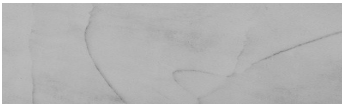

## Special concrete effect

Sand texture in Tokyo Graphite colour

Winter texture in Sydney Light colour

Ocean texture in Chicago Grey colour

Desert texture in Tokyo Graphite colour

Snow texture in Sydney Light colour

Cloud texture in Chicago Grey colour

Frost texture in Tokyo Graphite and Sydney Light colours

Wave texture in Chicago Grey colour

For more information on plasters and paints, go to [www.ceresit.ee](http://www.ceresit.ee)

Wind texture in Chicago Grey colour

Ice texture in Sydney Light colour

Lake texture in Sydney Light colour

Storm texture in Tokyo Graphite and Sydney Light colours

Rock texture in Sydney Light and Tokyo Graphite colours