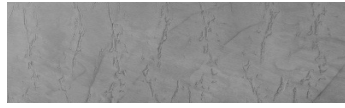

COLOUR DETAILS

Autumn texture in Chicago Grey and Tokyo Graphite colours

Special concrete effect

Sand texture in Tokyo Graphite colour

Winter texture in Sydney Light colour

Ocean texture in Chicago Grey colour

Desert texture in Tokyo Graphite colour

Snow texture in Sydney Light colour

Cloud texture in Chicago Grey colour

Frost texture in Tokyo Graphite and Sydney Light colours

Wave texture in Chicago Grey colour

Wind texture in Chicago Grey colour

Ice texture in Sydney Light colour

Lake texture in Sydney Light colour

Storm texture in Tokyo Graphite and Sydney Light colours

Rock texture in Sydney Light and Tokyo Graphite colours

Rain texture in Tokyo Graphite colour

For more information on plasters and paints, go to
www.ceresit.ee

*The presented colours refer to plasters and paints offered by Ceresit. Due to the use of digital techniques, the presented colours might not represent the original ones, thus they cannot be considered as a reliable colour presentation. We recommend checking the authentic colour samples.