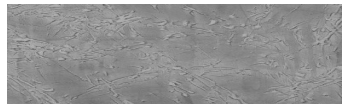

COLOUR DETAILS

Autumn texture in Chicago Grey and Tokyo Graphite colours

Special concrete effect

Sand texture in Tokyo Graphite colour

Winter texture in Sydney Light colour

Ocean texture in Chicago Grey colour

Desert texture in Tokyo Graphite colour

Snow texture in Sydney Light colour

Cloud texture in Chicago Grey colour

Frost texture in Tokyo Graphite and Sydney Light colours

Wave texture in Chicago Grey colour

Wind texture in Chicago Grey colour

Ice texture in Sydney Light colour

Lake texture in Sydney Light colour

Storm texture in Tokyo Graphite and Sydney Light colours

Rock texture in Sydney Light and Tokyo Graphite colours