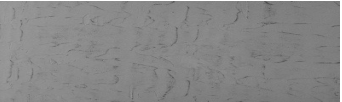

# COLOUR DETAILS

**Autumn texture in Chicago Grey and Tokyo Graphite colours**

### Special concrete effect

Sand texture in Tokyo Graphite colour

Winter texture in Sydney Light colour

Ocean texture in Chicago Grey colour

Desert texture in Tokyo Graphite colour

Snow texture in Sydney Light colour

Cloud texture in Chicago Grey colour

Frost texture in Tokyo Graphite and Sydney Light colours

Wave texture in Chicago Grey colour

For more information on plasters and paints, go to [www.ceresit.ee](http://www.ceresit.ee)

\*The presented colours refer to plasters and paints offered by Ceresit. Due to the use of digital techniques, the presented colours might not represent the original ones, thus they cannot be considered as a reliable colour presentation. We recommend checking the authentic colour samples.