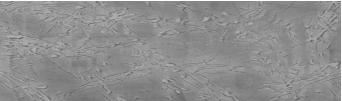

# COLOUR DETAILS

**Autumn texture in Chicago Grey and Tokyo Graphite colours**

### Special concrete effect

Sand texture in Tokyo Graphite colour

Winter texture in Sydney Light colour

Ocean texture in Chicago Grey colour

Desert texture in Tokyo Graphite colour

Snow texture in Sydney Light colour

Cloud texture in Chicago Grey colour

Frost texture in Tokyo Graphite and Sydney Light colours

Wave texture in Chicago Grey colour

For more information on plasters and paints, go to [www.ceresit.ee](http://www.ceresit.ee)

Wind texture in Chicago Grey colour

Ice texture in Sydney Light colour

Lake texture in Sydney Light colour

Storm texture in Tokyo Graphite and Sydney Light colours

Rock texture in Sydney Light and Tokyo Graphite colours