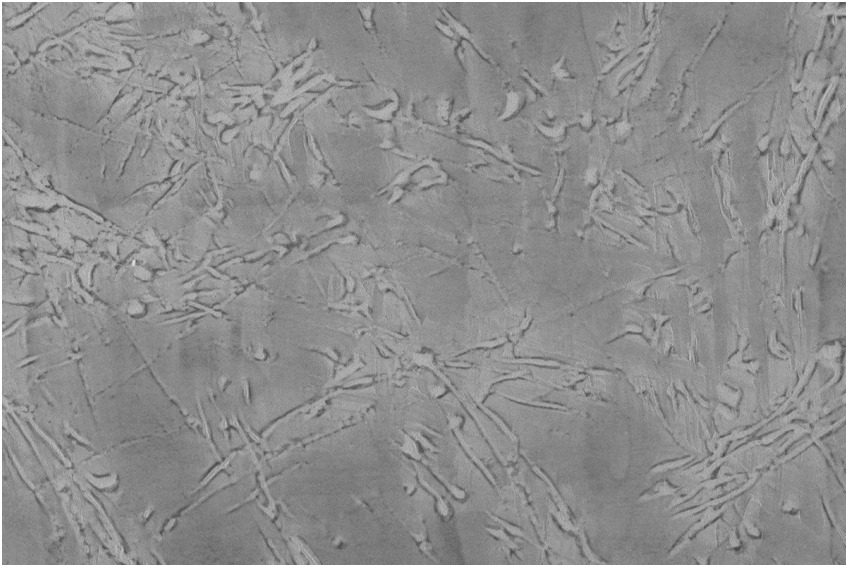

COLOUR DETAILS

**Frost texture in
Tokyo Graphite and
Sydney Light colours**

Special concrete effect

Sand texture in Tokyo Graphite colour

Winter texture in Sydney Light colour

Ocean texture in Chicago Grey colour

Desert texture in Tokyo Graphite colour

Snow texture in Sydney Light colour

Cloud texture in Chicago Grey colour

Autumn texture in Chicago Grey and Tokyo Graphite colours

Wave texture in Chicago Grey colour

Wind texture in Chicago Grey colour

Ice texture in Sydney Light colour

Lake texture in Sydney Light colour

Storm texture in Tokyo Graphite and Sydney Light colours

Rock texture in Sydney Light and Tokyo Graphite colours

Rain texture in Tokyo Graphite colour

For more information on plasters and paints, go to
www.ceresit.ee

*The presented colours refer to plasters and paints offered by Ceresit. Due to the use of digital techniques, the presented colours might not represent the original ones, thus they cannot be considered as a reliable colour presentation. We recommend checking the authentic colour samples.