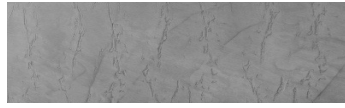

COLOUR DETAILS

**Frost texture in
Tokyo Graphite and
Sydney Light colours**

Special concrete effect

Sand texture in Tokyo Graphite colour

Winter texture in Sydney Light colour

Ocean texture in Chicago Grey colour

Wind texture in Chicago Grey colour

Ice texture in Sydney Light colour

Lake texture in Sydney Light colour

Storm texture in Tokyo Graphite and Sydney Light colours

Rock texture in Sydney Light and Tokyo Graphite colours

Rain texture in Tokyo Graphite colour

For more information on plasters and paints, go to
www.ceresit.ee

*The presented colours refer to plasters and paints offered by Ceresit. Due to the use of digital techniques, the presented colours might not represent the original ones, thus they cannot be considered as a reliable colour presentation. We recommend checking the authentic colour samples.