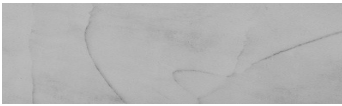

COLOUR DETAILS

**Frost texture in
Tokyo Graphite and
Sydney Light colours**

Special concrete effect

Sand texture in Tokyo Graphite colour

Winter texture in Sydney Light colour

Ocean texture in Chicago Grey colour

Desert texture in Tokyo Graphite colour

Snow texture in Sydney Light colour

Cloud texture in Chicago Grey colour

Autumn texture in Chicago Grey and Tokyo Graphite colours

Wave texture in Chicago Grey colour

Wind texture in Chicago Grey colour

Ice texture in Sydney Light colour

Lake texture in Sydney Light colour

Storm texture in Tokyo Graphite and Sydney Light colours

Rock texture in Sydney Light and Tokyo Graphite colours