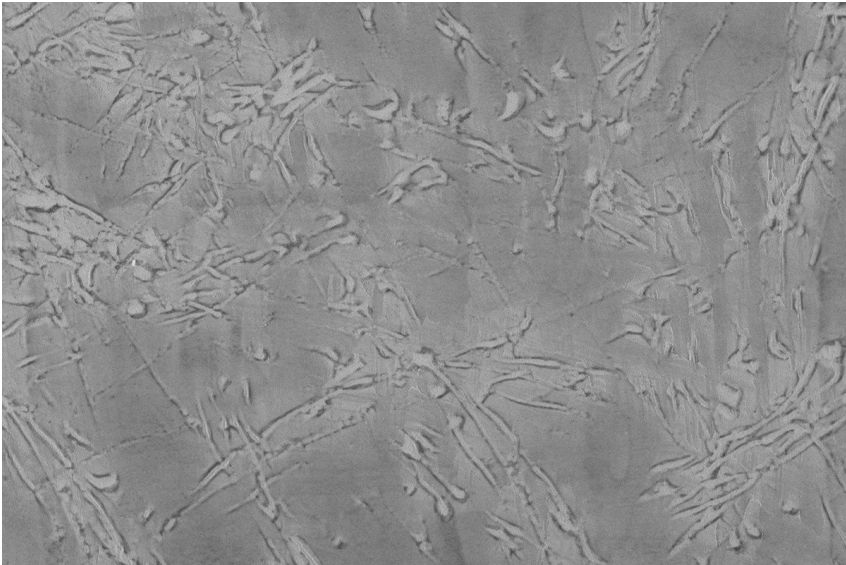

# COLOUR DETAILS

**Frost texture in  
Tokyo Graphite and  
Sydney Light colours**

### Special concrete effect

Sand texture in Tokyo Graphite colour

Winter texture in Sydney Light colour

Ocean texture in Chicago Grey colour

Desert texture in Tokyo Graphite colour

Snow texture in Sydney Light colour

Cloud texture in Chicago Grey colour

Autumn texture in Chicago Grey and  
Tokyo Graphite colours

Wave texture in Chicago Grey colour

For more information on plasters and paints, go to  
[www.ceresit.ee](http://www.ceresit.ee)

Wind texture in Chicago Grey colour

Ice texture in Sydney Light colour

Lake texture in Sydney Light colour

Storm texture in Tokyo Graphite and Sydney Light colours

Rock texture in Sydney Light and Tokyo Graphite colours