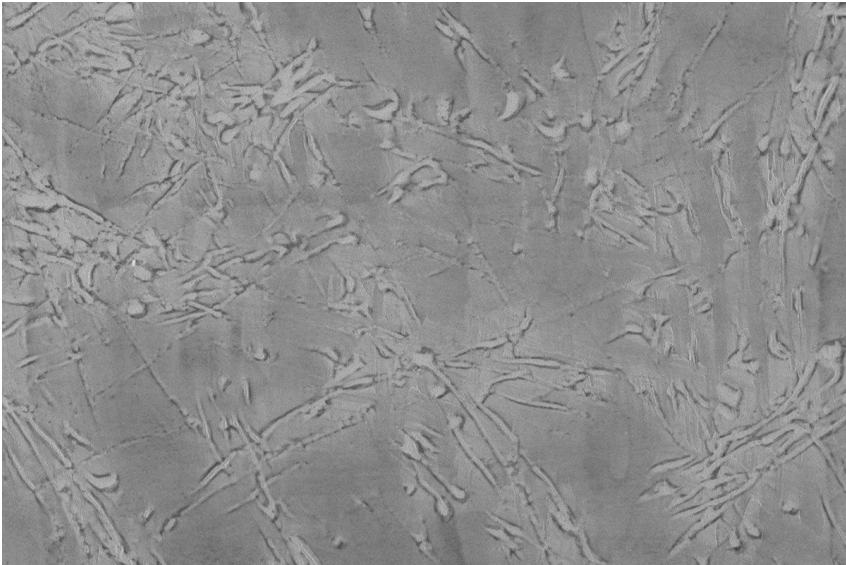

COLOUR DETAILS

**Frost texture in
Tokyo Graphite and
Sydney Light colours**

Special concrete effect

Sand texture in Tokyo Graphite colour

Winter texture in Sydney Light colour

Ocean texture in Chicago Grey colour

Desert texture in Tokyo Graphite colour

Snow texture in Sydney Light colour

Cloud texture in Chicago Grey colour

Autumn texture in Chicago Grey and
Tokyo Graphite colours

Wave texture in Chicago Grey colour

Wind texture in Chicago Grey colour

Ice texture in Sydney Light colour

Lake texture in Sydney Light colour

Storm texture in Tokyo Graphite and Sydney Light colours

Rock texture in Sydney Light and Tokyo Graphite colours

Rain texture in Tokyo Graphite colour

For more information on plasters and paints, go to
www.ceresit.ee

*The presented colours refer to plasters and paints offered by Ceresit. Due to the use of digital techniques, the presented colours might not represent the original ones, thus they cannot be considered as a reliable colour presentation. We recommend checking the authentic colour samples.