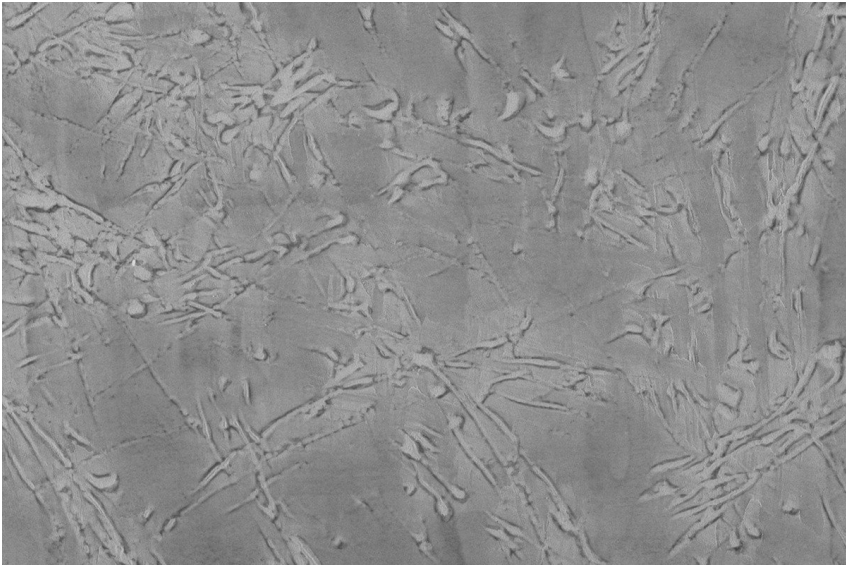

# COLOUR DETAILS

**Frost texture in  
Tokyo Graphite and  
Sydney Light colours**

### Special concrete effect

Sand texture in Tokyo Graphite colour

Winter texture in Sydney Light colour

Ocean texture in Chicago Grey colour

Desert texture in Tokyo Graphite colour

Snow texture in Sydney Light colour

Cloud texture in Chicago Grey colour

Autumn texture in Chicago Grey and Tokyo Graphite colours

Wave texture in Chicago Grey colour

For more information on plasters and paints, go to [www.ceresit.ee](http://www.ceresit.ee)

Wind texture in Chicago Grey colour

Ice texture in Sydney Light colour

Lake texture in Sydney Light colour

Storm texture in Tokyo Graphite and Sydney Light colours

Rock texture in Sydney Light and Tokyo Graphite colours