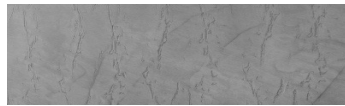

COLOUR DETAILS

**Frost texture in
Tokyo Graphite and
Sydney Light colours**

Special concrete effect

Sand texture in Tokyo Graphite colour

Winter texture in Sydney Light colour

Ocean texture in Chicago Grey colour

Wind texture in Chicago Grey colour

Ice texture in Sydney Light colour

Lake texture in Sydney Light colour

Storm texture in Tokyo Graphite and Sydney Light colours

Rock texture in Sydney Light and Tokyo Graphite colours

Rain texture in Tokyo Graphite colour

For more information on plasters and paints, go to
www.ceresit.ee

*The presented colours refer to plasters and paints offered by Ceresit. Due to the use of digital techniques, the presented colours might not represent the original ones, thus they cannot be considered as a reliable colour presentation. We recommend checking the authentic colour samples.