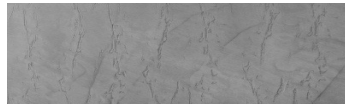

COLOUR DETAILS

Wave texture in Chicago Grey colour

Special concrete effect

Sand texture in Tokyo Graphite colour

Winter texture in Sydney Light colour

Ocean texture in Chicago Grey colour

Desert texture in Tokyo Graphite colour

Snow texture in Sydney Light colour

Cloud texture in Chicago Grey colour

Autumn texture in Chicago Grey and Tokyo Graphite colours

Frost texture in Tokyo Graphite and Sydney Light colours

Wind texture in Chicago Grey colour

Ice texture in Sydney Light colour

Lake texture in Sydney Light colour

Storm texture in Tokyo Graphite and Sydney Light colours

For more information on plasters and paints, go to www.ceresit.ee

*The presented colours refer to plasters and paints offered by Ceresit. Due to the use of digital techniques, the presented colours might not represent the original ones, thus they cannot be considered as a reliable colour presentation. We recommend checking the authentic colour samples.

Rock texture in Sydney Light and Tokyo Graphite colours

Rain texture in Tokyo Graphite colour

For more information on plasters and paints, go to
www.ceresit.ee

*The presented colours refer to plasters and paints offered by Ceresit. Due to the use of digital techniques, the presented colours might not represent the original ones, thus they cannot be considered as a reliable colour presentation. We recommend checking the authentic colour samples.