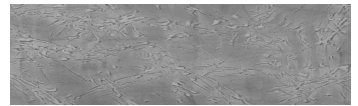

COLOUR DETAILS

**Wave texture in
Chicago Grey colour**

Special concrete effect

Sand texture in Tokyo Graphite colour

Winter texture in Sydney Light colour

Ocean texture in Chicago Grey colour

Desert texture in Tokyo Graphite colour

Snow texture in Sydney Light colour

Cloud texture in Chicago Grey colour

Autumn texture in Chicago Grey and Tokyo Graphite colours

Frost texture in Tokyo Graphite and Sydney Light colours

Wind texture in Chicago Grey colour

Ice texture in Sydney Light colour

Lake texture in Sydney Light colour

Storm texture in Tokyo Graphite and Sydney Light colours

For more information on plasters and paints, go to
www.ceresit.ee

*The presented colours refer to plasters and paints offered by Ceresit. Due to the use of digital techniques, the presented colours might not represent the original ones, thus they cannot be considered as a reliable colour presentation. We recommend checking the authentic colour samples.

Rock texture in Sydney Light and Tokyo Graphite colours

Rain texture in Tokyo Graphite colour

For more information on plasters and paints, go to
www.ceresit.ee

*The presented colours refer to plasters and paints offered by Ceresit. Due to the use of digital techniques, the presented colours might not represent the original ones, thus they cannot be considered as a reliable colour presentation. We recommend checking the authentic colour samples.