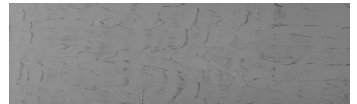

COLOUR DETAILS

Wave texture in Chicago Grey colour

Special concrete effect

Sand texture in Tokyo Graphite colour

Winter texture in Sydney Light colour

Ocean texture in Chicago Grey colour

Desert texture in Tokyo Graphite colour

Snow texture in Sydney Light colour

Cloud texture in Chicago Grey colour

Autumn texture in Chicago Grey and Tokyo Graphite colours

Frost texture in Tokyo Graphite and Sydney Light colours

Wind texture in Chicago Grey colour

Ice texture in Sydney Light colour

Lake texture in Sydney Light colour

Storm texture in Tokyo Graphite and Sydney Light colours

For more information on plasters and paints, go to www.ceresit.ee

*The presented colours refer to plasters and paints offered by Ceresit. Due to the use of digital techniques, the presented colours might not represent the original ones, thus they cannot be considered as a reliable colour presentation. We recommend checking the authentic colour samples.

Rock texture in Sydney Light and Tokyo Graphite colours

Rain texture in Tokyo Graphite colour

For more information on plasters and paints, go to
www.ceresit.ee

*The presented colours refer to plasters and paints offered by Ceresit. Due to the use of digital techniques, the presented colours might not represent the original ones, thus they cannot be considered as a reliable colour presentation. We recommend checking the authentic colour samples.