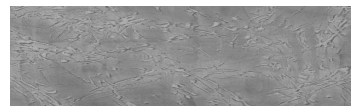

# COLOUR DETAILS

**Wind texture in Chicago Grey colour**

## Special concrete effect

Sand texture in Tokyo Graphite colour

Winter texture in Sydney Light colour

Ocean texture in Chicago Grey colour

Desert texture in Tokyo Graphite colour

Snow texture in Sydney Light colour

Cloud texture in Chicago Grey colour

Autumn texture in Chicago Grey and Tokyo Graphite colours

Frost texture in Tokyo Graphite and Sydney Light colours

Wave texture in Chicago Grey colour

Ice texture in Sydney Light colour

Lake texture in Sydney Light colour

Storm texture in Tokyo Graphite and Sydney Light colours

For more information on plasters and paints, go to [www.ceresit.ee](http://www.ceresit.ee)

\*The presented colours refer to plasters and paints offered by Ceresit. Due to the use of digital techniques, the presented colours might not represent the original ones, thus they cannot be considered as a reliable colour presentation. We recommend checking the authentic colour samples.