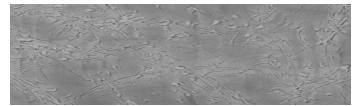

# COLOUR DETAILS

**Wind texture in Chicago Grey colour**

## Special concrete effect

Sand texture in Tokyo Graphite colour

Winter texture in Sydney Light colour

Ocean texture in Chicago Grey colour

Desert texture in Tokyo Graphite colour

Snow texture in Sydney Light colour

Cloud texture in Chicago Grey colour

Autumn texture in Chicago Grey and Tokyo Graphite colours

Frost texture in Tokyo Graphite and Sydney Light colours

Wave texture in Chicago Grey colour

Ice texture in Sydney Light colour

Lake texture in Sydney Light colour

Storm texture in Tokyo Graphite and Sydney Light colours

For more information on plasters and paints, go to [www.ceresit.ee](http://www.ceresit.ee)

\*The presented colours refer to plasters and paints offered by Ceresit. Due to the use of digital techniques, the presented colours might not represent the original ones, thus they cannot be considered as a reliable colour presentation. We recommend checking the authentic colour samples.