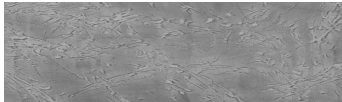

# COLOUR DETAILS

**Ice texture in Sydney  
Light colour**

### Special concrete effect

Sand texture in Tokyo Graphite colour

Winter texture in Sydney Light colour

Ocean texture in Chicago Grey colour

Desert texture in Tokyo Graphite colour

Snow texture in Sydney Light colour

Cloud texture in Chicago Grey colour

Autumn texture in Chicago Grey and Tokyo Graphite colours

Frost texture in Tokyo Graphite and Sydney Light colours

Wave texture in Chicago Grey colour

Wind texture in Chicago Grey colour

Lake texture in Sydney Light colour

Storm texture in Tokyo Graphite and Sydney Light colours

For more information on plasters and paints, go to [www.ceresit.ee](http://www.ceresit.ee)

\*The presented colours refer to plasters and paints offered by Ceresit. Due to the use of digital techniques, the presented colours might not represent the original ones, thus they cannot be considered as a reliable colour presentation. We recommend checking the authentic colour samples.