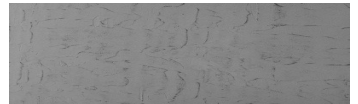

Desert texture in Tokyo Graphite colour