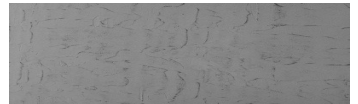

COLOUR DETAILS

**Lake texture in
Sydney Light colour**

Special concrete effect

Sand texture in Tokyo Graphite colour

Winter texture in Sydney Light colour

Ocean texture in Chicago Grey colour

Desert texture in Tokyo Graphite colour

Snow texture in Sydney Light colour

Cloud texture in Chicago Grey colour

Autumn texture in Chicago Grey and Tokyo Graphite colours

Frost texture in Tokyo Graphite and Sydney Light colours

Wave texture in Chicago Grey colour

Wind texture in Chicago Grey colour

Ice texture in Sydney Light colour

Storm texture in Tokyo Graphite and Sydney Light colours

For more information on plasters and paints, go to
www.ceresit.ee

*The presented colours refer to plasters and paints offered by Ceresit. Due to the use of digital techniques, the presented colours might not represent the original ones, thus they cannot be considered as a reliable colour presentation. We recommend checking the authentic colour samples.

Rock texture in Sydney Light and Tokyo Graphite colours

Rain texture in Tokyo Graphite colour

For more information on plasters and paints, go to
www.ceresit.ee

*The presented colours refer to plasters and paints offered by Ceresit. Due to the use of digital techniques, the presented colours might not represent the original ones, thus they cannot be considered as a reliable colour presentation. We recommend checking the authentic colour samples.