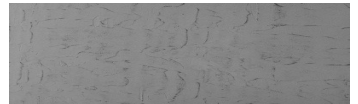

COLOUR DETAILS

Lake texture in Sydney Light colour

Special concrete effect

Sand texture in Tokyo Graphite colour

Winter texture in Sydney Light colour

Ocean texture in Chicago Grey colour

Desert texture in Tokyo Graphite colour

Snow texture in Sydney Light colour

Cloud texture in Chicago Grey colour

Autumn texture in Chicago Grey and Tokyo Graphite colours

Frost texture in Tokyo Graphite and Sydney Light colours

Wave texture in Chicago Grey colour

Wind texture in Chicago Grey colour

Ice texture in Sydney Light colour

Storm texture in Tokyo Graphite and Sydney Light colours

For more information on plasters and paints, go to www.ceresit.ee

*The presented colours refer to plasters and paints offered by Ceresit. Due to the use of digital techniques, the presented colours might not represent the original ones, thus they cannot be considered as a reliable colour presentation. We recommend checking the authentic colour samples.

Rock texture in Sydney Light and Tokyo Graphite colours

Rain texture in Tokyo Graphite colour

For more information on plasters and paints, go to
www.ceresit.ee

*The presented colours refer to plasters and paints offered by Ceresit. Due to the use of digital techniques, the presented colours might not represent the original ones, thus they cannot be considered as a reliable colour presentation. We recommend checking the authentic colour samples.