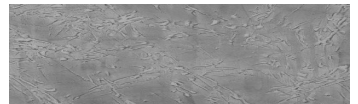

## Lake texture in Sydney Light colour

### Special concrete effect

Sand texture in Tokyo Graphite colour

Winter texture in Sydney Light colour

Ocean texture in Chicago Grey colour

Desert texture in Tokyo Graphite colour

Snow texture in Sydney Light colour

Cloud texture in Chicago Grey colour

Autumn texture in Chicago Grey and Tokyo Graphite colours

Frost texture in Tokyo Graphite and Sydney Light colours

Wave texture in Chicago Grey colour

Wind texture in Chicago Grey colour

Ice texture in Sydney Light colour

Storm texture in Tokyo Graphite and Sydney Light colours

For more information on plasters and paints, go to [www.ceresit.ee](http://www.ceresit.ee)

\*The presented colours refer to plasters and paints offered by Ceresit. Due to the use of digital techniques, the presented colours might not represent the original ones, thus they cannot be considered as a reliable colour presentation. We recommend checking the authentic colour samples.