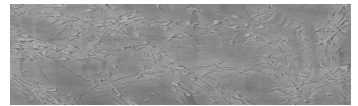

## Lake texture in Sydney Light colour

### Special concrete effect

Sand texture in Tokyo Graphite colour

Winter texture in Sydney Light colour

Ocean texture in Chicago Grey colour

Desert texture in Tokyo Graphite colour

Snow texture in Sydney Light colour

Cloud texture in Chicago Grey colour

Autumn texture in Chicago Grey and Tokyo Graphite colours

Frost texture in Tokyo Graphite and Sydney Light colours

Wave texture in Chicago Grey colour

Wind texture in Chicago Grey colour

Ice texture in Sydney Light colour

Storm texture in Tokyo Graphite and Sydney Light colours

For more information on plasters and paints, go to [www.ceresit.ee](http://www.ceresit.ee)

\*The presented colours refer to plasters and paints offered by Ceresit. Due to the use of digital techniques, the presented colours might not represent the original ones, thus they cannot be considered as a reliable colour presentation. We recommend checking the authentic colour samples.