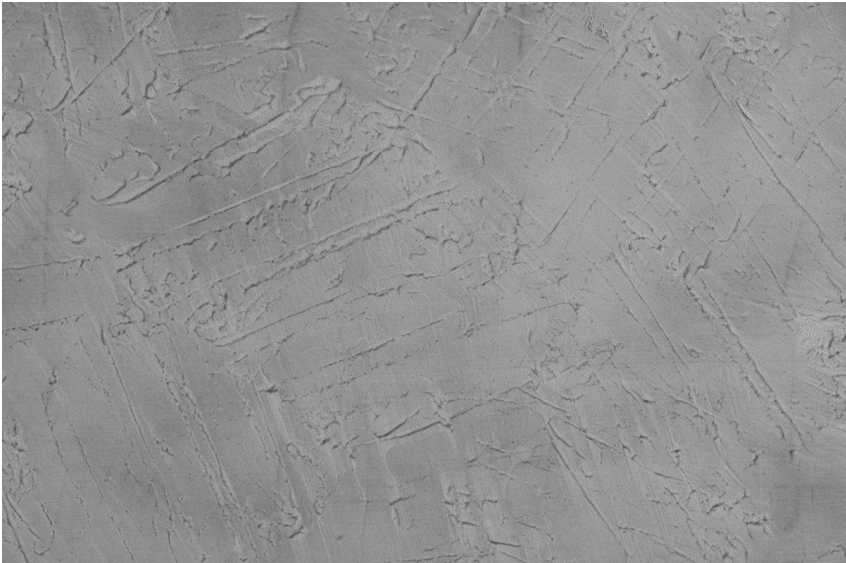

COLOUR DETAILS

Storm texture in Tokyo Graphite and Sydney Light colours

Special concrete effect

Sand texture in Tokyo Graphite colour

Winter texture in Sydney Light colour

Ocean texture in Chicago Grey colour

Desert texture in Tokyo Graphite colour

Snow texture in Sydney Light colour

Cloud texture in Chicago Grey colour

Autumn texture in Chicago Grey and Tokyo Graphite colours

Frost texture in Tokyo Graphite and Sydney Light colours

Wave texture in Chicago Grey colour

Wind texture in Chicago Grey colour

Ice texture in Sydney Light colour

Lake texture in Sydney Light colour

For more information on plasters and paints, go to www.ceresit.ee

Rock texture in Sydney Light and Tokyo Graphite colours

Rain texture in Tokyo Graphite colour

For more information on plasters and paints, go to
www.ceresit.ee

*The presented colours refer to plasters and paints offered by Ceresit. Due to the use of digital techniques, the presented colours might not represent the original ones, thus they cannot be considered as a reliable colour presentation. We recommend checking the authentic colour samples.