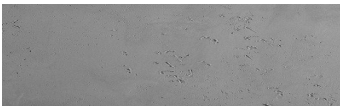

COLOUR DETAILS

Storm texture in Tokyo Graphite and Sydney Light colours

Special concrete effect

Sand texture in Tokyo Graphite colour

Winter texture in Sydney Light colour

Ocean texture in Chicago Grey colour

Desert texture in Tokyo Graphite colour

Snow texture in Sydney Light colour

Cloud texture in Chicago Grey colour

Autumn texture in Chicago Grey and Tokyo Graphite colours

Frost texture in Tokyo Graphite and Sydney Light colours

Wave texture in Chicago Grey colour

Wind texture in Chicago Grey colour

Ice texture in Sydney Light colour

Lake texture in Sydney Light colour

For more information on plasters and paints, go to www.ceresit.ee

Rock texture in Sydney Light and Tokyo Graphite colours

Rain texture in Tokyo Graphite colour

For more information on plasters and paints, go to
www.ceresit.ee

*The presented colours refer to plasters and paints offered by Ceresit. Due to the use of digital techniques, the presented colours might not represent the original ones, thus they cannot be considered as a reliable colour presentation. We recommend checking the authentic colour samples.