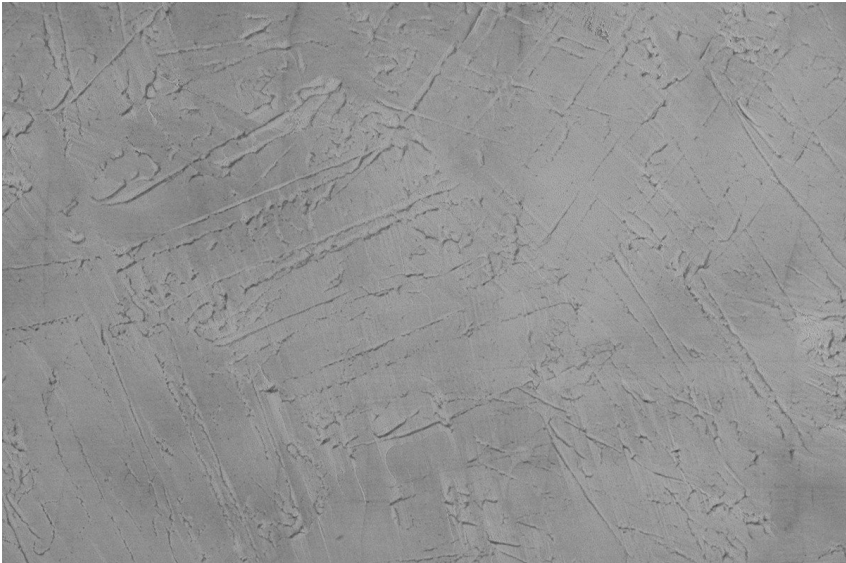

# COLOUR DETAILS

**Storm texture in Tokyo Graphite and Sydney Light colours**

### Special concrete effect

Sand texture in Tokyo Graphite colour

Winter texture in Sydney Light colour

Ocean texture in Chicago Grey colour

Desert texture in Tokyo Graphite colour

Snow texture in Sydney Light colour

Ice texture in Sydney Light colour

Lake texture in Sydney Light colour

For more information on plasters and paints, go to [www.ceresit.ee](http://www.ceresit.ee)

\*The presented colours refer to plasters and paints offered by Ceresit. Due to the use of digital techniques, the presented colours might not represent the original ones, thus they cannot be considered as a reliable colour presentation. We recommend checking the authentic colour samples.

Rock texture in Sydney Light and Tokyo Graphite colours

Rain texture in Tokyo Graphite colour

For more information on plasters and paints, go to  
[www.ceresit.ee](http://www.ceresit.ee)

\*The presented colours refer to plasters and paints offered by Ceresit. Due to the use of digital techniques, the presented colours might not represent the original ones, thus they cannot be considered as a reliable colour presentation. We recommend checking the authentic colour samples.