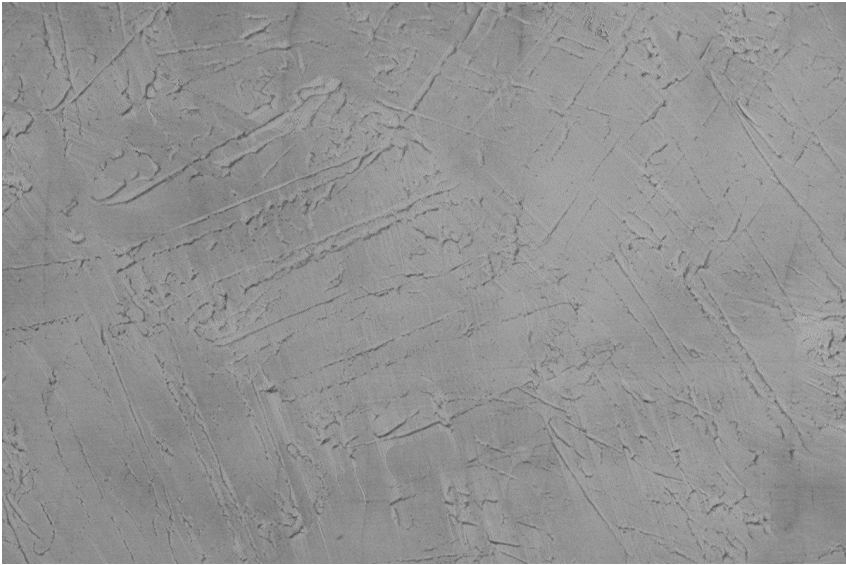

COLOUR DETAILS

Storm texture in Tokyo Graphite and Sydney Light colours

Special concrete effect

Sand texture in Tokyo Graphite colour

Winter texture in Sydney Light colour

Ocean texture in Chicago Grey colour

Desert texture in Tokyo Graphite colour

Snow texture in Sydney Light colour

Cloud texture in Chicago Grey colour

Autumn texture in Chicago Grey and Tokyo Graphite colours

Frost texture in Tokyo Graphite and Sydney Light colours

Wave texture in Chicago Grey colour

Wind texture in Chicago Grey colour

Ice texture in Sydney Light colour

Lake texture in Sydney Light colour

For more information on plasters and paints, go to www.ceresit.ee

Rock texture in Sydney Light and Tokyo Graphite colours

Rain texture in Tokyo Graphite colour

For more information on plasters and paints, go to
www.ceresit.ee

*The presented colours refer to plasters and paints offered by Ceresit. Due to the use of digital techniques, the presented colours might not represent the original ones, thus they cannot be considered as a reliable colour presentation. We recommend checking the authentic colour samples.