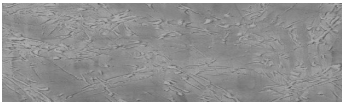

# COLOUR DETAILS

**Storm texture in Tokyo Graphite and Sydney Light colours**

### Special concrete effect

Sand texture in Tokyo Graphite colour

Winter texture in Sydney Light colour

Ocean texture in Chicago Grey colour

Desert texture in Tokyo Graphite colour

Snow texture in Sydney Light colour

Cloud texture in Chicago Grey colour

Autumn texture in Chicago Grey and Tokyo Graphite colours

Frost texture in Tokyo Graphite and Sydney Light colours

Wave texture in Chicago Grey colour

Wind texture in Chicago Grey colour

Ice texture in Sydney Light colour

Lake texture in Sydney Light colour

For more information on plasters and paints, go to [www.ceresit.ee](http://www.ceresit.ee)

\*The presented colours refer to plasters and paints offered by Ceresit. Due to the use of digital techniques, the presented colours might not represent the original ones, thus they cannot be considered as a reliable colour presentation. We recommend checking the authentic colour samples.